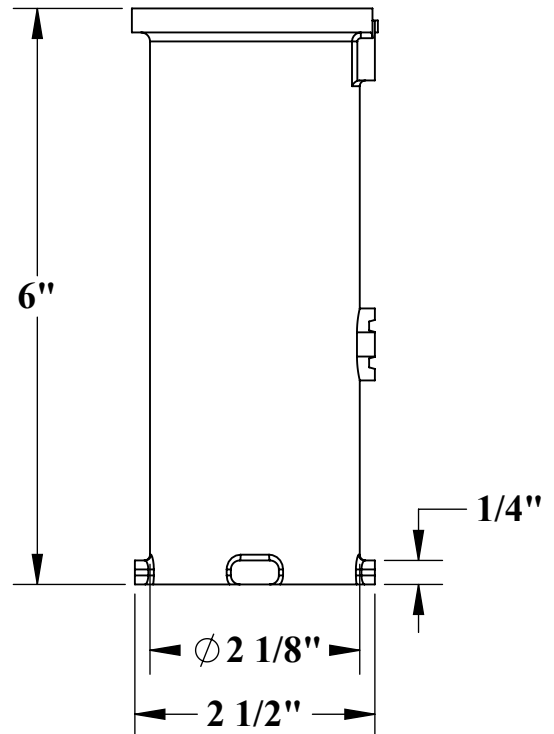

SCOUT & MIGHTY ANCHOR SPEC

SECTION A-A

9889 GARRYMORE LANE
 MISSOULA, MT 59808
 (406) 549-0769
 FAX (406) 549-2602

NOTE:
 *SPECIFICATIONS ARE SUBJECT TO CHANGE WITHOUT NOTICE

PRODUCT: SCOUT / MIGHTY ANCHOR	
PART #: F-808SA	
SCALE: 1:2	DATE: 7/17/2019
DRAWN BY: KR	REVISION: A