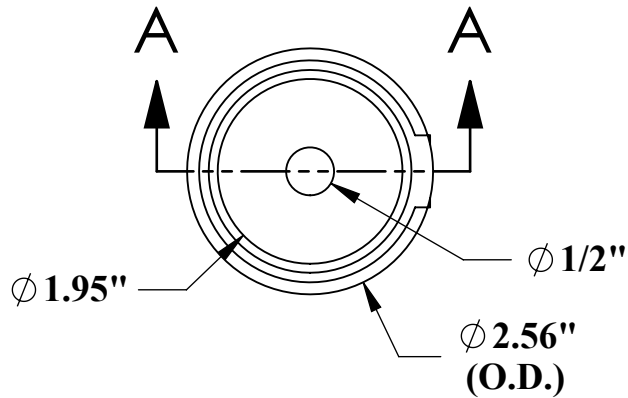

SCOUT & MIGHTY ANCHOR SPEC

SECTION A-A

9889 GARRYMORE LANE
 MISSOULA, MT 59808
 (406) 549-0769
 FAX (406) 549-2602

NOTE:
 *SPECIFICATIONS ARE SUBJECT TO CHANGE WITHOUT NOTICE

PRODUCT: SCOUT / MIGHTY ANCHOR	
PART #: F-808SA	
SCALE: 1:2	DATE: 7/17/2019
DRAWN BY: KR	REVISION: A