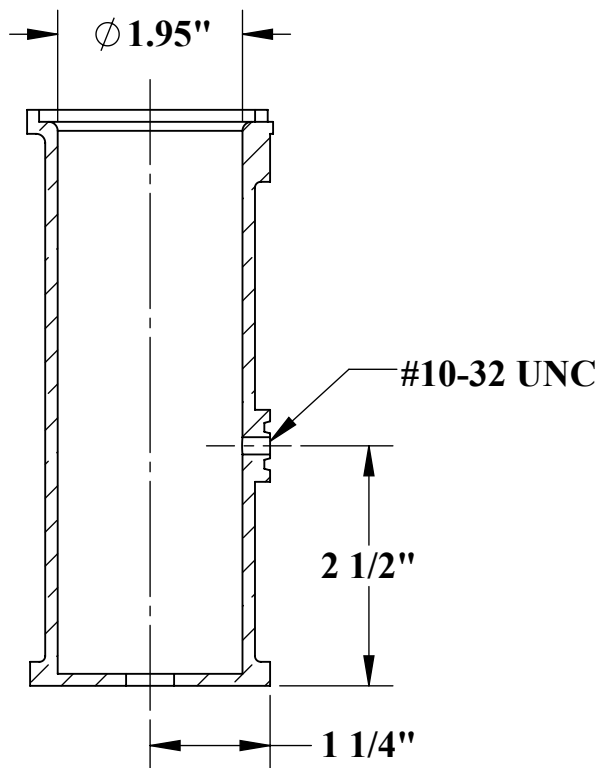

SCOUT & MIGHTY ANCHOR SPEC

SECTION A-A

9889 GARRYMORE LANE
 MISSOULA, MT 59808
 (406) 549-0769
 FAX (406) 549-2602

NOTE:
 *SPECIFICATIONS ARE SUBJECT TO CHANGE WITHOUT NOTICE

PRODUCT: SCOUT / MIGHTY ANCHOR	
PART #: F-808SA	
SCALE: 1:2	DATE: 7/17/2019
DRAWN BY: KR	REVISION: A