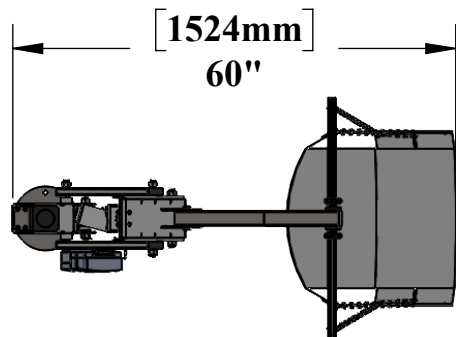

MIGHTY SLING SEAT OPTION

THE MIGHTY SLING SEAT OPTION CAN BE USED ON EITHER THE MIGHTY 400 OR THE MIGHTY 600.

SLING HEIGHT AND DEPTH DIMENSIONS ARE APPROXIMATE AS THE SLING CAN BE ADJUSTED TO FIT THE USERS NEEDS.