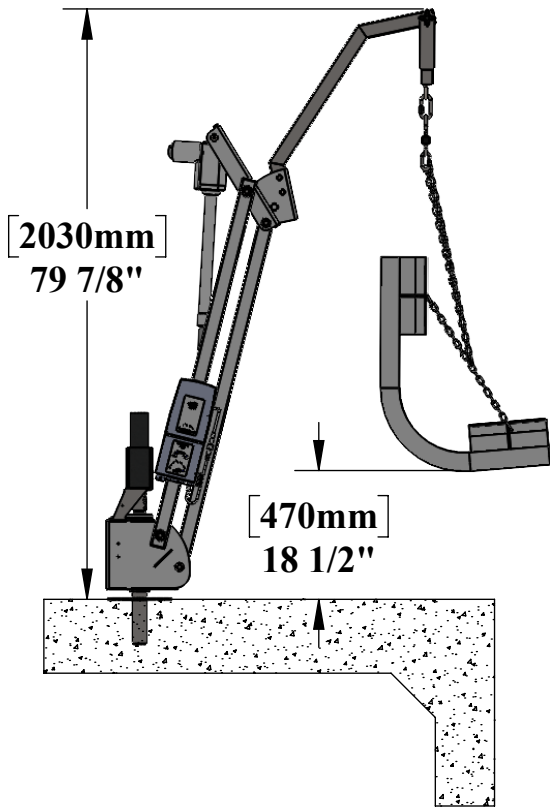

MIGHTY SLING SEAT OPTION

THE MIGHTY SLING SEAT OPTION CAN BE USED ON EITHER THE MIGHTY 400 OR THE MIGHTY 600.

SLING HEIGHT AND DEPTH DIMENSIONS ARE APPROXIMATE AS THE SLING CAN BE ADJUSTED TO FIT THE USERS NEEDS.

9889 GARRYMORE LANE
MISSOULA, MT 59808
(406) 549-0769
FAX (406) 549-2602

NOTE:
*SPECIFICATIONS ARE SUBJECT TO CHANGE WITHOUT NOTICE

PRODUCT:		MIGHTY SLING SEAT	
PART #:		F-MTYSLS	
SCALE:	1:26	DATE:	8/19/2020
DRAWN BY:	KR	REVISION:	01