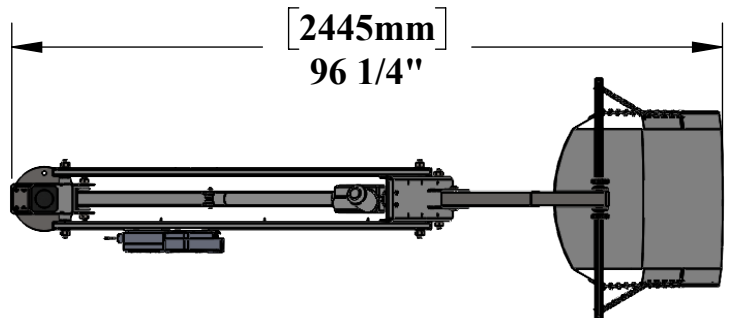

MIGHTY SLING SEAT OPTION

THE MIGHTY SLING SEAT OPTION CAN BE USED ON EITHER THE MIGHTY 400 OR THE MIGHTY 600.

SLING HEIGHT AND DEPTH DIMENSIONS ARE APPROXIMATE AS THE SLING CAN BE ADJUSTED TO FIT THE USERS NEEDS.