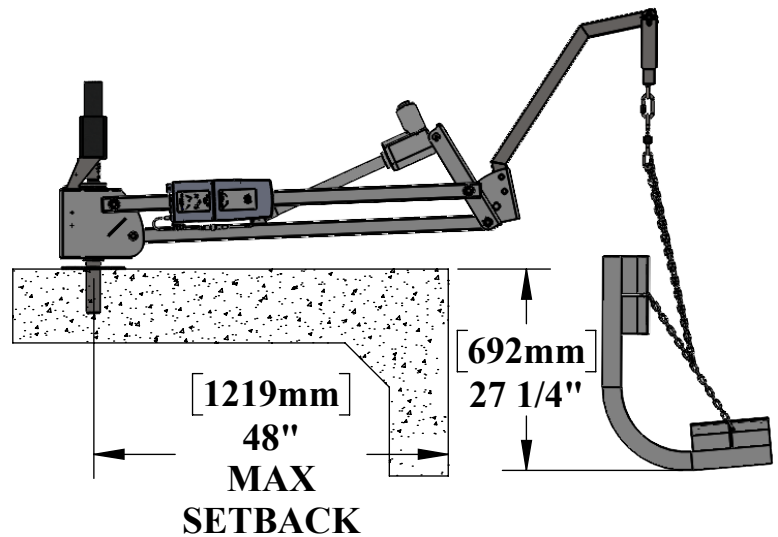

MIGHTY SLING SEAT OPTION

THE MIGHTY SLING SEAT OPTION CAN BE USED ON EITHER THE MIGHTY 400 OR THE MIGHTY 600.

SLING HEIGHT AND DEPTH DIMENSIONS ARE APPROXIMATE AS THE SLING CAN BE ADJUSTED TO FIT THE USERS NEEDS.

9889 GARRYMORE LANE
MISSOULA, MT 59808
(406) 549-0769
FAX (406) 549-2602

NOTE:
*SPECIFICATIONS ARE SUBJECT TO CHANGE WITHOUT NOTICE

PRODUCT:		MIGHTY SLING SEAT	
PART #:		F-MTYSLS	
SCALE:	1:26	DATE:	8/19/2020
DRAWN BY:	KR	REVISION:	01