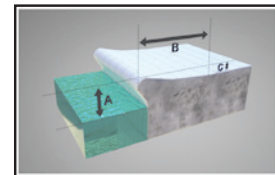

pedestal accessory

U.S. Patent No.
D507,769S

ACCENT COLORS

Available in a variety of accent and powder coat colors

*Blue seat standard (not a powder coat option)

OPTIONS/ACCESSORIES:

F-808SA	Anchor kit, standard 1.9" ID x 6" deep
F-808SA-10	Anchor, 10" for pavers
F-77SSA	Anchor, Semi-Recessed, Shallow Concrete
F-MTLC	Cover, standard, blue
F-MTLC-T	Cover, standard, tan
F-MTLC-G	Cover, standard, gray
F-422PLH-2	Headrest
F-LRB	Pull-out leg rest assembly (blue, tan, gray, or white)
F-048SCH	Solar charging station
F-MTTC	Mighty series transport cart
F-MTY1PD	Pedestal, 1 foot tall
F-MTY2PD	Pedestal, 2 foot tall
F-MTY3PD	Pedestal, 3 foot tall
F-MTY4PD	Pedestal, 4 foot tall

PROUDLY SOLD BY:

THE MIGHTY 600 POOL LIFT

PRODUCT SPECIFICATIONS

APPLICABLE POOL PROFILES

WITHOUT PEDESTAL

ROLL OUT

PARTIALLY RECESSED

FULLY RECESSED

BULL NOSE

WITH PEDESTAL

RAISED POOL / SPA

FLORIDA ROLL OUT

PARTIALLY RECESSED
W/ CURB

To confirm specific application go to www.aquacreek.com for our Pool Lift Selector
 Become a member of our new Dealer and Architect page. Access to CAD blocks,
 CSI specs and sales materials.