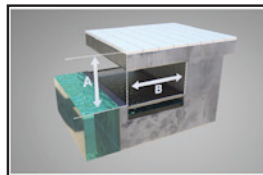

PROUDLY SOLD BY:

THE MIGHTY 600 POOL LIFT

PRODUCT SPECIFICATIONS

APPLICABLE POOL PROFILES

WITHOUT PEDESTAL

ROLL OUT

PARTIALLY RECESSED

FULLY RECESSED

BULL NOSE

WITH PEDESTAL

RAISED POOL / SPA

FLORIDA ROLL OUT

PARTIALLY RECESSED
W/ CURB

To confirm specific application go to www.aquacreek.com for our Pool Lift Selector
 Become a member of our new Dealer and Architect page. Access to CAD blocks,
 CSI specs and sales materials.