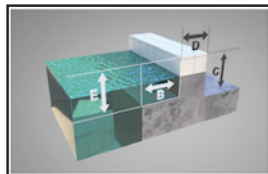

pedestal accessory

U.S. Patent No.
D507,769S

ACCENT COLORS

Available in a variety of accent and powder coat colors

*Blue seat standard (not a powder coat option)

OPTIONS/ACCESSORIES:

F-808SA	Anchor kit, standard 1.9" ID x 6" deep
F-808SA-10	Anchor, 10" for pavers
F-77SSA	Anchor, Semi-Recessed, Shallow Concrete
F-MTLC	Cover, standard, blue
F-MTLC-T	Cover, standard, tan
F-MTLC-G	Cover, standard, gray
F-422PLH-2	Headrest
F-LRB	Pull-out leg rest assembly (blue, tan, gray, or white)
F-048SCH	Solar charging station
F-MTTC	Mighty series transport cart
F-MTY1PD	Pedestal, 1 foot tall
F-MTY2PD	Pedestal, 2 foot tall
F-MTY3PD	Pedestal, 3 foot tall
F-MTY4PD	Pedestal, 4 foot tall

PROUDLY SOLD BY:

THE MIGHTY 600 POOL LIFT

PRODUCT SPECIFICATIONS

APPLICABLE POOL PROFILES

WITHOUT PEDESTAL

ROLL OUT

PARTIALLY RECESSED

FULLY RECESSED

BULL NOSE

WITH PEDESTAL

RAISED POOL / SPA

FLORIDA ROLL OUT

PARTIALLY RECESSED
W/ CURB

To confirm specific application go to www.aquacreek.com for our Pool Lift Selector
 Become a member of our new Dealer and Architect page. Access to CAD blocks,
 CSI specs and sales materials.