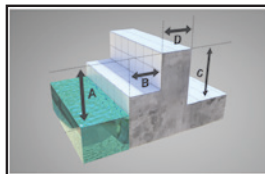

The Mighty series features an adjustable height seat pole allowing 4" of additional adjustment in 2" increments.

In addition the Mightys' can rotate 360 degrees in either direction. Designed for in ground anchoring, the Mighty series will accommodate existing "standard" Scout 2 and Revolution concrete anchors. Created for its adaptability, the Mightys' can be purchased with a pedestal for additional wall clearance or unusual gutter profiles. Pedestals come in 1', 2', 3', and 4' options.

BULL NOSE

WITH PEDESTAL

RAISED POOL / SPA

FLORIDA ROLL OUT

PARTIALLY RECESSED
W/ CURB

To confirm specific application go to www.aquacreek.com for our Pool Lift Selector
 Become a member of our new Dealer and Architect page. Access to CAD blocks,
 CSI specs and sales materials.