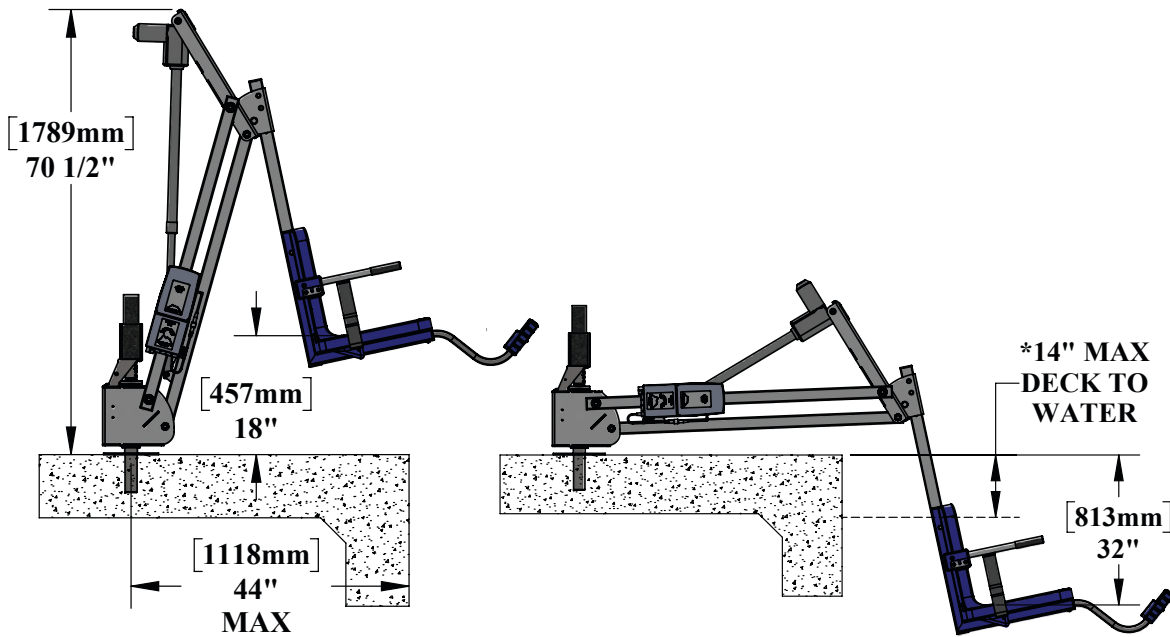

The Mighty series features an adjustable height seat pole allowing 4" of additional adjustment in 2" increments.

In addition the Mightys' can rotate 360 degrees in either direction. Designed for in ground anchoring, the Mighty series will accommodate existing "standard" Scout 2 and Revolution concrete anchors. Created for its adaptability, the Mightys' can be purchased with a pedestal for additional wall clearance or unusual gutter profiles. Pedestals come in 1', 2', 3', and 4' options.

FEATURES:

- UL certified
- 600 LB weight capacity
- Up to 14" deck to water
- 360 degree rotation
- Setback up to 44"
- Adjustable seat height
- Direct drive rotation
- Flip-up armrests
- Stainless steel construction
- Durable powder coat finish
- Five year pro-rated electronics warranty
- Five year structural warranty

pedestal accessory

U.S. Patent No.
D507,769S

ACCENT COLORS

Available in a variety of accent and powder coat colors

*Blue seat standard (not a powder coat option)

OPTIONS/ACCESSORIES:

F-808SA	Anchor kit, standard 1.9" ID x 6" deep
F-808SA-10	Anchor, 10" for pavers
F-77SSA	Anchor, Semi-Recessed, Shallow Concrete
F-MTLC	Cover, standard, blue
F-MTLC-T	Cover, standard, tan
F-MTLC-G	Cover, standard, gray
F-422PLH-2	Headrest
F-LRB	Pull-out leg rest assembly (blue, tan, gray, or white)
F-048SCH	Solar charging station
F-MTTC	Mighty series transport cart
F-MTY1PD	Pedestal, 1 foot tall
F-MTY2PD	Pedestal, 2 foot tall
F-MTY3PD	Pedestal, 3 foot tall
F-MTY4PD	Pedestal, 4 foot tall

PROUDLY SOLD BY:

THE MIGHTY 600 POOL LIFT

PRODUCT SPECIFICATIONS

APPLICABLE POOL PROFILES

WITHOUT PEDESTAL

ROLL OUT

PARTIALLY RECESSED

FULLY RECESSED