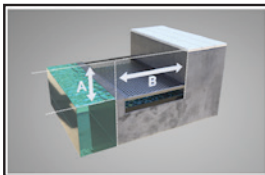

PROUDLY SOLD BY:

THE MIGHTY 600 POOL LIFT

PRODUCT SPECIFICATIONS

APPLICABLE POOL PROFILES

WITHOUT PEDESTAL

ROLL OUT

PARTIALLY RECESSED

FULLY RECESSED

BULL NOSE

WITH PEDESTAL

RAISED POOL / SPA

FLORIDA ROLL OUT

PARTIALLY RECESSED
W/ CURB

To confirm specific application go to www.aquacreek.com for our Pool Lift Selector
 Become a member of our new Dealer and Architect page. Access to CAD blocks,
 CSI specs and sales materials.