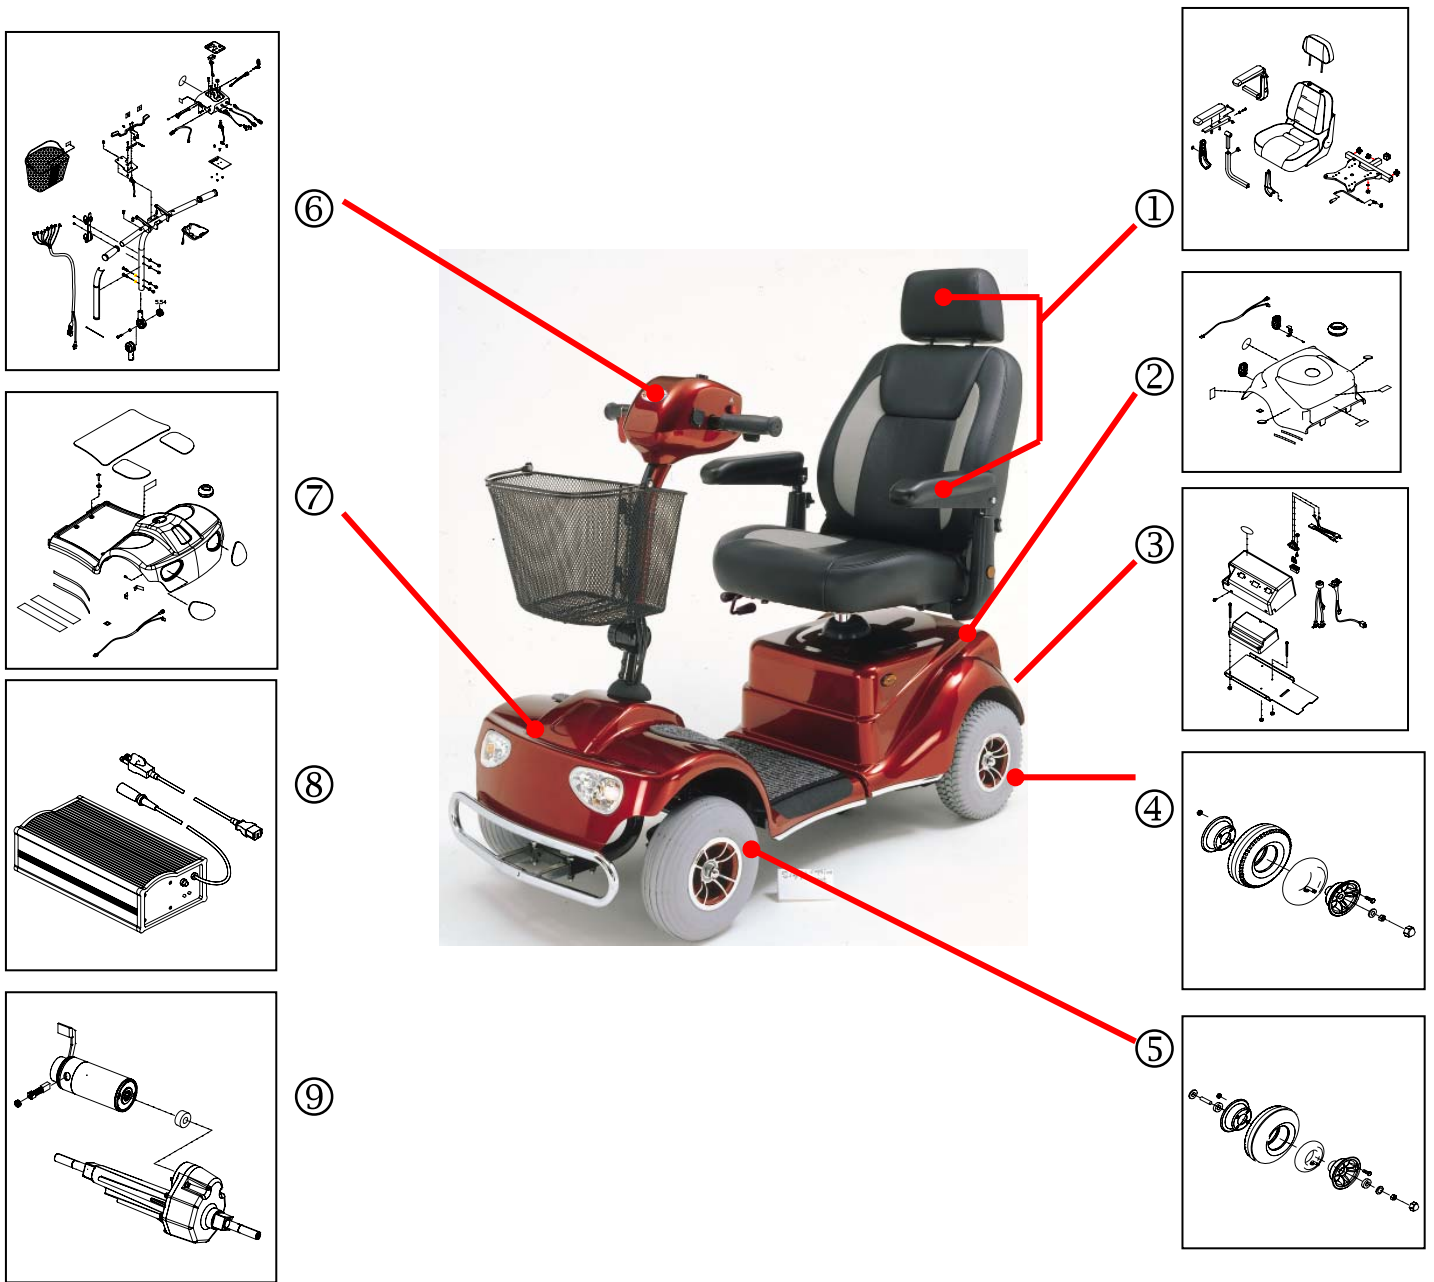

S141--ARMU/S141--SBMU

①	Seat ass'y
	32200231 (Seat ass'y)
	32222091 (Seat)
	43700401 (PAD, ARMREST)
②	Rear Shroud ass'y
	30510816 (REAR SHROUD ASS'Y., RED,S141/S131)
	30515918 (REAR SHROUD ASS'Y., BLUE,S141/S131)
③	Controller
	33703029 (Controller box ass'y., Rhino, Off brade,ED)
④	Rear wheel ass'y.
	32600014 (Rear wheel ass'y)
⑤	Front wheel ass'y.
	33100022 (Front wheel ass'y)

⑥	Tiller Ass'y.
	33510805 (Tiller Ass'y., RED, S141)
	33515809 (Tiller Ass'y., BLUE,S141)
⑦	Front Shroud ass'y
	30510875 (Front shroud ass'y ., RED)
	30515972 (Front shroud ass'y ., BLUE)
⑧	Charger unit
	65142005 (Charger, HP8204-5A-OFF)
	63600008 (Charger powercord w/plug ,US spec)
⑨	Motor & Transmission.
	62001214 (TRANSAXLE ASS'Y.,M407AA-9)
	62101210 (MOTOR SET)
	62201207 (TRANSMISSION)