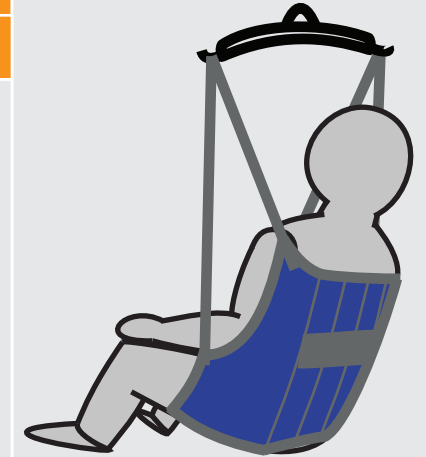

Hoyer® Replacement Sling (without Head Support)

Medium HC70002	Large HC70001	Extra Large HC70000
<p>W: 34" H: 36"</p> <p>Best Fits: 99-210LB Capacity: 500LB</p>	<p>W: 41" H: 57"</p> <p>Best Fits: 198-350LB Capacity: 500LB</p>	<p>W: 46" H: 46"</p> <p>Best Fits: 270-600LB Capacity: 600LB</p>

Specifications are a guideline only and are subject to change without notice.

Hoyer® Replacement Sling (with Head Support)

Medium HC70012	Large HC70011	Extra Large HC70010
<p>W: 37" H: 47"</p> <p>Best Fits: 270-500LB Capacity: 500LB</p>	<p>W: 41" H: 57"</p> <p>Best Fits: 270-500LBLEB Capacity: 500LB</p>	<p>W: 46" H: 60"</p> <p>Best Fits: 270-600LB Capacity: 600LB</p>