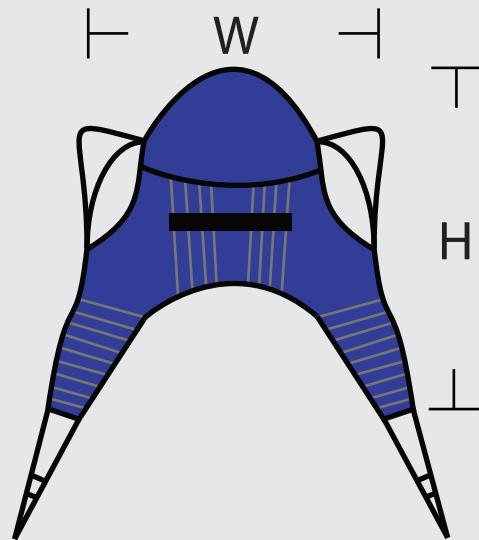

Hoyer® Replacement Sling (without Head Support)

Medium HC70002	Large HC70001	Extra Large HC70000
<p>W: 34" H: 36"</p> <p>Best Fits: 99-210LB Capacity: 500LB</p>	<p>W: 41" H: 57"</p> <p>Best Fits: 198-350LB Capacity: 500LB</p>	<p>W: 46" H: 46"</p> <p>Best Fits: 270-600LB Capacity: 600LB</p>

Specifications are a guideline only and are subject to change without notice.

Hoyer® Replacement Sling (with Head Support)

Medium HC70012	Large HC70011	Extra Large HC70010
<p>W: 37" H: 47"</p> <p>Best Fits: 270-500LB Capacity: 500LB</p>	<p>W: 41" H: 57"</p> <p>Best Fits: 270-500LBLEB Capacity: 500LB</p>	<p>W: 46" H: 60"</p> <p>Best Fits: 270-600LB Capacity: 600LB</p>