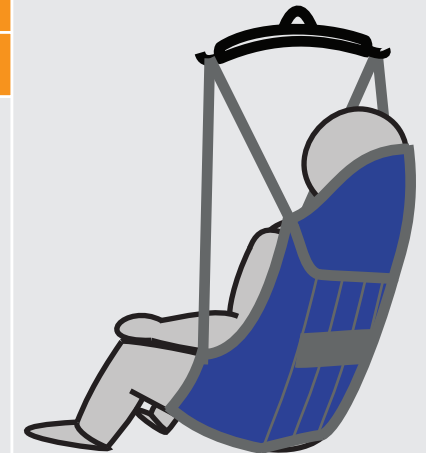

Hoyer® Replacement Sling (without Head Support)

Medium HC70002	Large HC70001	Extra Large HC70000
<p>W: 34" H: 36"</p> <p>Best Fits: 99-210LB Capacity: 500LB</p>	<p>W: 41" H: 57"</p> <p>Best Fits: 198-350LB Capacity: 500LB</p>	<p>W: 46" H: 46"</p> <p>Best Fits: 270-600LB Capacity: 600LB</p>

Specifications are a guideline only and are subject to change without notice.

Hoyer® Replacement Sling (with Head Support)

Medium HC70012	Large HC70011	Extra Large HC70010
<p>W: 37" H: 47"</p> <p>Best Fits: 270-500LB Capacity: 500LB</p>	<p>W: 41" H: 57"</p> <p>Best Fits: 270-500LBLEB Capacity: 500LB</p>	<p>W: 46" H: 60"</p> <p>Best Fits: 270-600LB Capacity: 600LB</p>