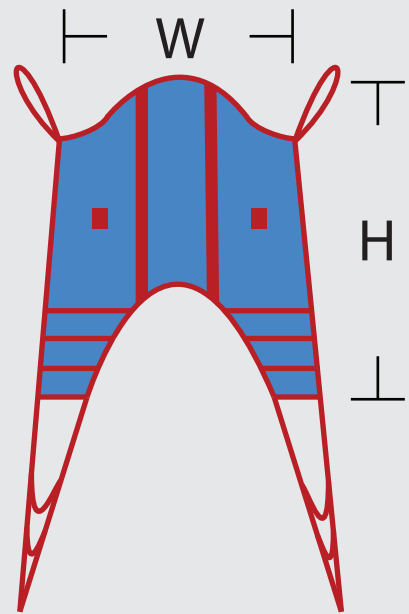

Guldmann® Replacement Sling (without Head Support)

Medium
GP472

Large
GP473

Extra Large
GP474

W: 38"
H: 39"
Capacity: 600LB

W: 40"
H: 44"
Capacity: 600LB

W: 41"
H: 47"
Capacity: 600LB

Specifications are a guideline only and are subject to change without notice.

Guldmann® Replacement Sling (with Head Support)

Medium
GPH482

Large
GPH483

Extra Large
GPH484

W: 38"
H: 48"
Capacity: 600LB

W: 39.5"
H: 54"
Capacity: 600LB

W: 42"
H: 56"
Capacity: 600LB

Specifications are a guideline only and are subject to change without notice.