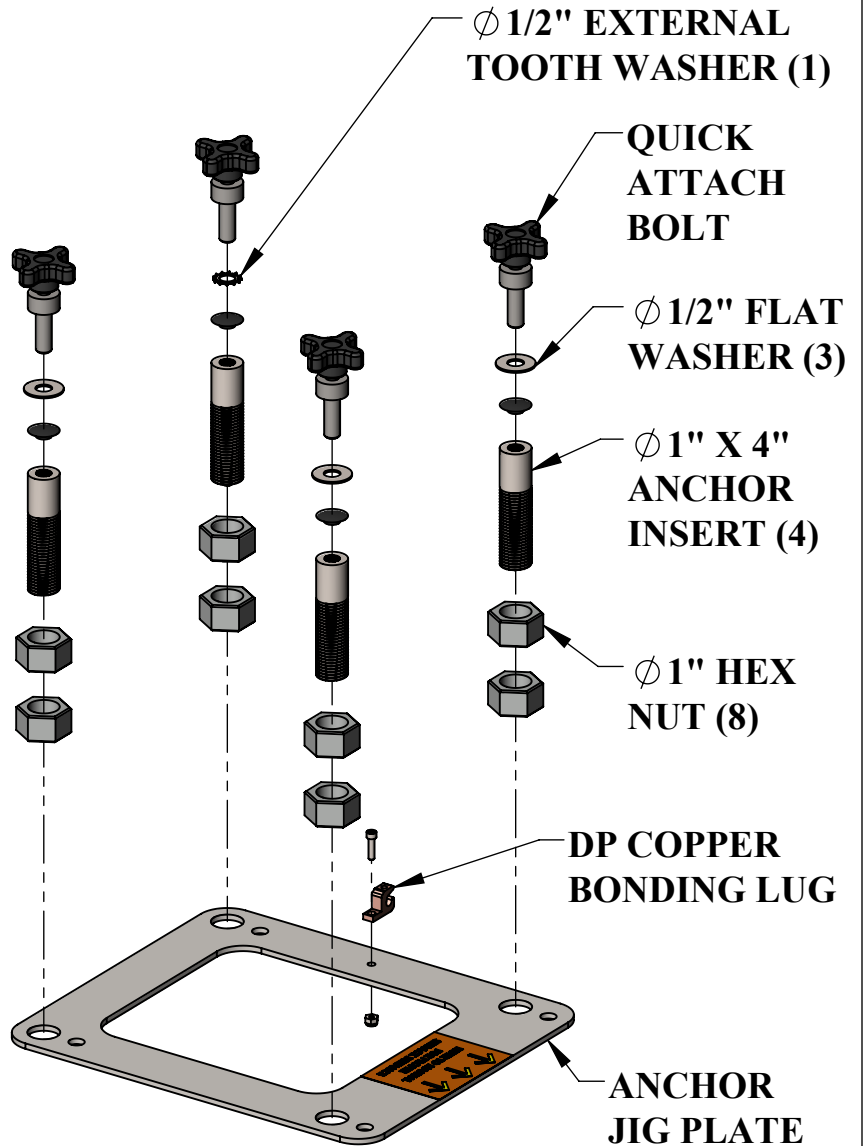

QUICK ATTACH ANCHOR KIT

SPECIFICATIONS:

THE QUICK ATTACH ANCHOR KIT PROVIDES SEVERAL ANCHORING SOLUTIONS FOR ALL AQUA CREEK AT-SERIES LIFTS; INCLUDING THE PRO POOL-AT & RANGER-AT. THE QUICK ATTACH ANCHOR KIT ASSEMBLY CAN BE USED FOR EXISTING OR NEW CONSTRUCTION POOL & SPA DECKS. FOR NEW CONSTRUCTION THE ANCHOR JIG PLATE IS EMBEDDED IN THE CONCRETE DECK AND IS BONDED USING A SOLID COPPER DIRECT BURIAL TYPE LUG. FOR EXISTING DECKS THE JIG PLATE ACTS AS A TEMPLATE AND A HOLDING FIXTURE. SEE THE LIFT'S OWNERS MANUAL FOR INSTALLATION INSTRUCTIONS & DIMENSIONS.

9889 GARRYMORE LANE
 MISSOULA, MT 59808
 (406) 549-0769
 FAX (406) 549-2602

NOTE:
 *SPECIFICATIONS ARE SUBJECT TO CHANGE WITHOUT NOTICE

PRODUCT: QUICK ATTACH ANCHOR KIT	
PART #: F-046QAB	
SCALE: 1:6	DATE: 6/4/2018
DRAWN BY: KR	REVISION: A