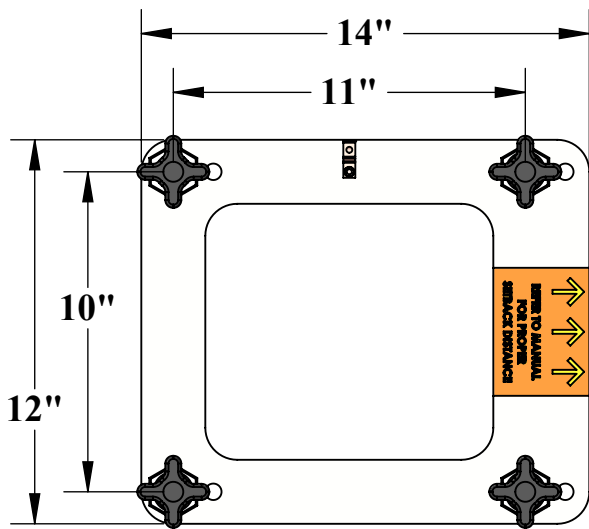

QUICK ATTACH ANCHOR KIT

SPECIFICATIONS:

THE QUICK ATTACH ANCHOR KIT PROVIDES SEVERAL ANCHORING SOLUTIONS FOR ALL AQUA CREEK AT-SERIES LIFTS; INCLUDING THE PRO POOL-AT & RANGER-AT. THE QUICK ATTACH ANCHOR KIT ASSEMBLY CAN BE USED FOR EXISTING OR NEW CONSTRUCTION POOL & SPA DECKS. FOR NEW CONSTRUCTION THE ANCHOR JIG PLATE IS EMBEDDED IN THE CONCRETE DECK AND IS BONDED USING A SOLID COPPER DIRECT BURIAL TYPE LUG. FOR EXISTING DECKS THE JIG PLATE ACTS AS A TEMPLATE AND A HOLDING FIXTURE. SEE THE LIFT'S OWNERS MANUAL FOR INSTALLATION INSTRUCTIONS & DIMENSIONS.

9889 GARRYMORE LANE
 MISSOULA, MT 59808
 (406) 549-0769
 FAX (406) 549-2602

NOTE:
 *SPECIFICATIONS ARE SUBJECT TO CHANGE WITHOUT NOTICE

PRODUCT: QUICK ATTACH ANCHOR KIT	
PART #: F-046QAB	
SCALE: 1:6	DATE: 6/4/2018
DRAWN BY: KR	REVISION: A