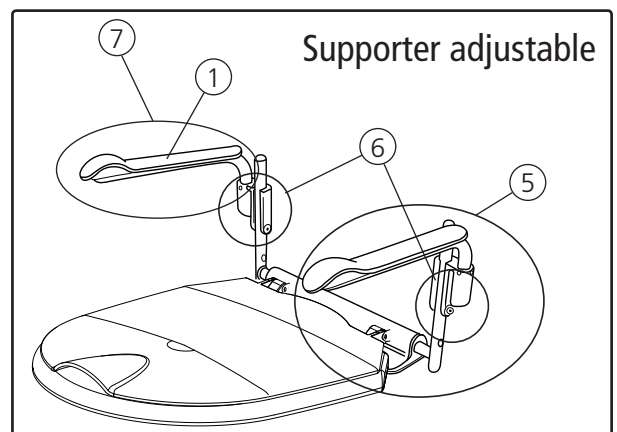

# Hi-Loo/Supporter

Toilet seat raiser and armrests

Spareparts list

78514E 18-08-01

## Supporter

Spareparts			Product			
Pos	Description	Item no	Hi-Loo ser. no.	Hi-Loo fixed ser. no.	Supporter ser. no.	Supporter adjustable ser. no.
1	Support plate Armrest, 2 pcs, black	8400 1212				
2	Support plate Armrest, 2 pcs, grey	8400 1253				
3	Armrest Hi-Loo 6 cm, pair complete	8400 5099	from 79768			
	Armrest Hi-Loo 10 cm, pair complete	8400 5100	from 79768			
4	Armrest Supporter, pair complete	8400 5101			from 80472	
5	Armrest Supporter adjustable, pair complete	8400 1294				from 73223
6	Armrest socket, pair	8400 1110				
7	Armrest, pair	8400 1134				
8	End cover, 2 pcs	8400 1202				
9	Friction detail Hi-Loo, 10 pcs	8400 1194				
	Friction detail for angled Hi-Loo, 2 st	8400 1198				
10	Friction detail Supporter, 3pcs	8400 5094			from 18973	from 71038
11	Assembly nut, 10 pcs	8400 1122				
12	Adapter, 10 pcs	8400 1195				
13	Screwkit, pair	8400 1125				
14	End cap set Hi-Loo/Supporter	8400 1290	from 79768		from 80472	from 73223
15	Sealing right, left	8400 1126				
16	Spacer Hi-Loo fixed, 10 pcs	8400 1196				
17	Toilet lid and seat Supporter	8400 1323			from 80472	from 73223
18	Axle Supporter, 10 pcs	8400 1324			from 80472	
19	Seat Hi-Loo II 6 cm	8400 1295	from 79768			
20	Seat Hi-Loo II 10 cm	8400 1296	from 79768			
21	Touch-up paint	8400 5052				