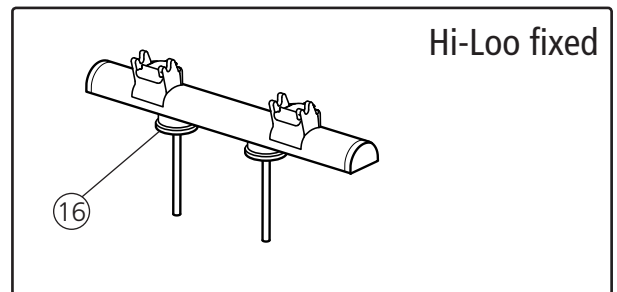

Hi-Loo/Supporter

Toilet seat raiser and armrests

Spareparts list

78514E 18-08-01

Hi-Loo