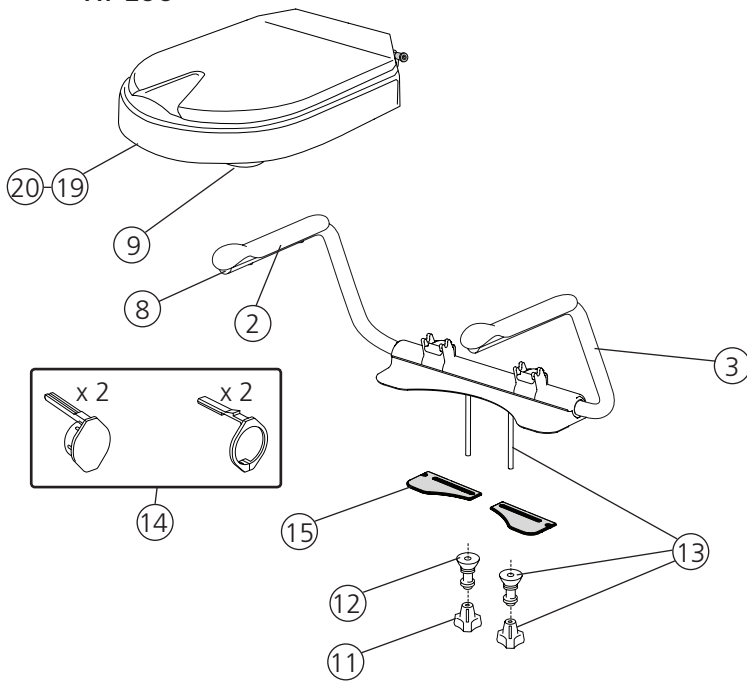

# Hi-Loo/Supporter

Toilet seat raiser and armrests

Spareparts list

78514E 18-08-01

## Supporter

Spareparts			Product			
Pos	Description	Item no	Hi-Loo ser. no.	Hi-Loo fixed ser. no.	Supporter ser. no.	Supporter adjustable ser. no.
1	Support plate Armrest, 2 pcs, black	8400 1212				
2	Support plate Armrest, 2 pcs, grey	8400 1253				
3	Armrest Hi-Loo 6 cm, pair complete	8400 5099	from 79768			
	Armrest Hi-Loo 10 cm, pair complete	8400 5100	from 79768			
4	Armrest Supporter, pair complete	8400 5101			from 80472	
5	Armrest Supporter adjustable, pair complete	8400 1294				from 73223
6	Armrest socket, pair	8400 1110				
7	Armrest, pair	8400 1134				
8	End cover, 2 pcs	8400 1202				
9	Friction detail Hi-Loo, 10 pcs	8400 1194				
	Friction detail for angled Hi-Loo, 2 st	8400 1198				
10	Friction detail Supporter, 3pcs	8400 5094			from 18973	from 71038
11	Assembly nut, 10 pcs	8400 1122				
12	Adapter, 10 pcs	8400 1195				
13	Screwkit, pair	8400 1125				
14	End cap set Hi-Loo/Supporter	8400 1290	from 79768		from 80472	from 73223
15	Sealing right, left	8400 1126				
16	Spacer Hi-Loo fixed, 10 pcs	8400 1196				
17	Toilet lid and seat Supporter	8400 1323			from 80472	from 73223
18	Axle Supporter, 10 pcs	8400 1324			from 80472	
19	Seat Hi-Loo II 6 cm	8400 1295	from 79768			
20	Seat Hi-Loo II 10 cm	8400 1296	from 79768			
21	Touch-up paint	8400 5052				