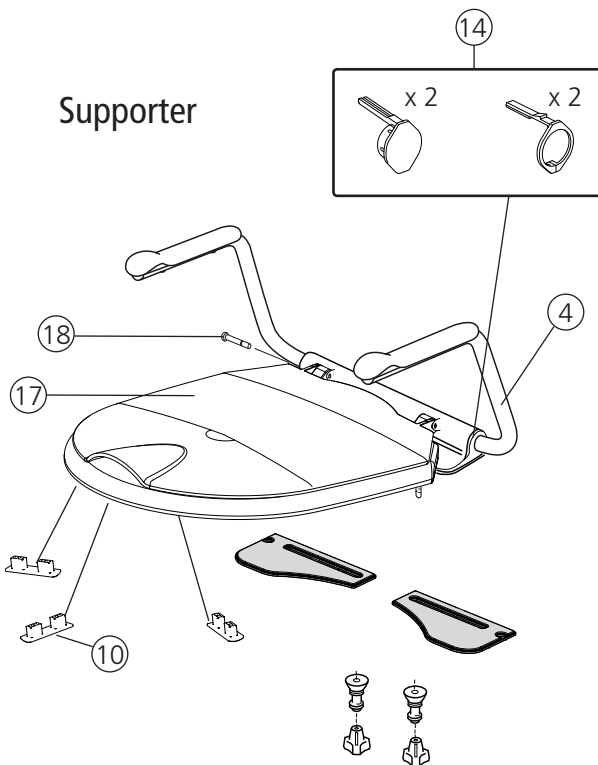

# Hi-Loo/Supporter

Toilet seat raiser and armrests

Spareparts list

78514E 18-08-01

## Supporter

Spareparts			Product			
Pos	Description	Item no	Hi-Loo ser. no.	Hi-Loo fixed ser. no.	Supporter ser. no.	Supporter adjustable ser. no.
1	Support plate Armrest, 2 pcs, black	8400 1212				
2	Support plate Armrest, 2 pcs, grey	8400 1253				
3	Armrest Hi-Loo 6 cm, pair complete	8400 5099	from 79768			
	Armrest Hi-Loo 10 cm, pair complete	8400 5100	from 79768			
4	Armrest Supporter, pair complete	8400 5101			from 80472	
5	Armrest Supporter adjustable, pair complete	8400 1294				from 73223
6	Armrest socket, pair	8400 1110				
7	Armrest, pair	8400 1134				
8	End cover, 2 pcs	8400 1202				
9	Friction detail Hi-Loo, 10 pcs	8400 1194				
	Friction detail for angled Hi-Loo, 2 st	8400 1198				
10	Friction detail Supporter, 3pcs	8400 5094			from 18973	from 71038
11	Assembly nut, 10 pcs	8400 1122				
12	Adapter, 10 pcs	8400 1195				
13	Screwkit, pair	8400 1125				
14	End cap set Hi-Loo/Supporter	8400 1290	from 79768		from 80472	from 73223
15	Sealing right, left	8400 1126				
16	Spacer Hi-Loo fixed, 10 pcs	8400 1196				
17	Toilet lid and seat Supporter	8400 1323			from 80472	from 73223
18	Axle Supporter, 10 pcs	8400 1324			from 80472	
19	Seat Hi-Loo II 6 cm	8400 1295	from 79768			
20	Seat Hi-Loo II 10 cm	8400 1296	from 79768			
21	Touch-up paint	8400 5052				