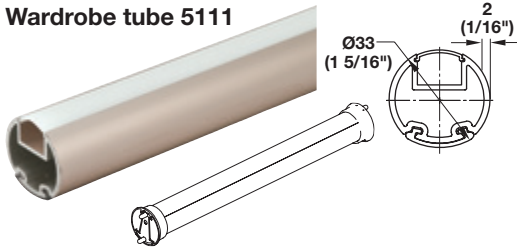

# LED Closet Rods

## Wardrobe tube 5111

matt aluminum    polished chrome    matt nickel

oil-rubbed bronze    matt gold    slate

- > Material/Finish: Aluminum, anodized
- > Insert: Plastic
- > Supplied with: 1 pc. with milk lens

Length	Finish/insert	SKU
2438 mm (8')	Matt aluminum/clear	EL2438-830-28-700
2438 mm (8')	Matt nickel/clear	EL2438-830-28-710
2438 mm (8')	Polished chrome/clear	EL2438-830-28-720
2438 mm (8')	Oil-rubbed bronze/black	EL2438-830-28-730
2438 mm (8')	Matt gold/clear	EL2438-830-28-790
2438 mm (8')	Slate/black	EL2438-830-28-800
1219 mm (4')	Matt aluminum/clear	EL1217-830-28-701
1219 mm (4')	Matt nickel/clear	EL1217-830-28-711
1219 mm (4')	Polished chrome/clear	EL1217-830-28-721
1219 mm (4')	Oil-rubbed bronze/black	EL1217-830-28-731
1219 mm (4')	Matt gold/clear	EL1217-830-28-705
1219 mm (4')	Slate/black	EL1217-830-28-706

### Lens

- > Material: Plastic
- > Cover: Milk
- > Height: 13 mm (1/2")

SKU
EL-833-74-781