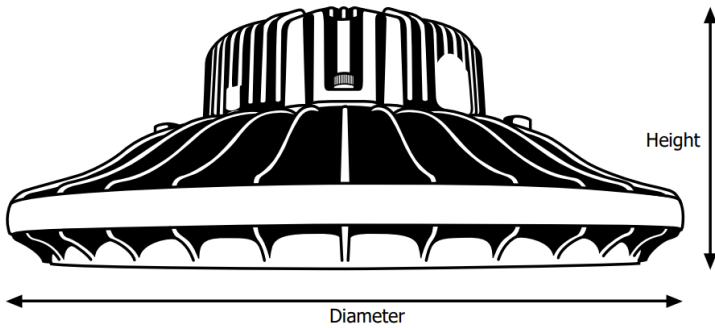

SPECIFICATION SHEET

JOB NAME: _____

LOCATION: _____

QUOTE/REF#: _____

SPECIFICATIONS

Brightness:	13,000-31,200 Lumens
Power:	100, 150, 200, or 240 watts
Input Voltage:	120-277V AC
LED CCT:	5000K
Operating Temp:	-30°C ~ + 45°C
CRI:	80+
Dimmable:	Yes
IP Rating:	IP67
Environment:	Wet or Dry Locations
Material:	Die Cast Aluminum
Beam Angles:	120°
Mounting:	Hook Suspension
Manufacturer:	Elumalight
Rating:	UL, DLC Prem., CE, RoHS
Avg. Lifetime:	± 200,000 hour

Step 1 Dezigns offers you a commercial-grade LED UFO high bay fixture that provides an unmatched combination of high performance and affordability. Available in various wattage options.

KEY FEATURES

- Uniquely designed UFO shape, lighter and slimmer
- LED Chip 3030, Ra>80, LM80 Standard
- Working temperature: -30°C ~ + 45°C
- Configurable Smart Dimming
- Ideal mounting height 6 - 8 meters
- Rugged, durable, and reliable
- Aluminum housing and diffused tempered glass lens
- Reduces glare while increasing directional and even lighting output
- Energy Efficient Integrated LED chipsets
- Long hours Lifespan
- Easy to Install

APPLICATIONS

- Warehouse Lighting
- Workshop Lighting
- Retail Store Lighting
- Supermarket Lighting
- Architectural Lighting
- Manufacturing Facilities Lighting

SPECIFICATION SHEET

DIMENSIONS & WEIGHT

Wattage	Diameter	Height
100 Watt	11 in / 279 mm	7 in / 178 mm
150 Watt	13.4 in / 340 mm	7 in / 178 mm