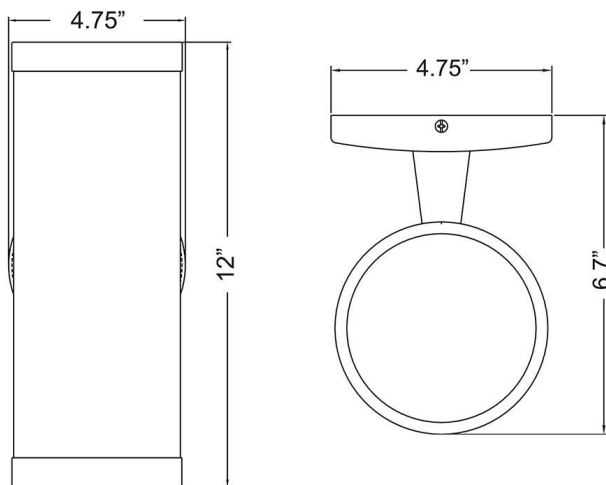

APPLICATIONS

- Outdoor Lighting
- Residential Lighting
- Commercial Lighting
- Architectural Lighting

ORDER SKUS

Product SKU	LED CCT	Finish
EL-TWS-30K-BZ	3000K	Bronze
EL-TWS-30K-ST	3000K	Satin
EL-TWS-50K-BZ	5000K	Bronze
EL-TWS-50K-ST	5000K	Satin