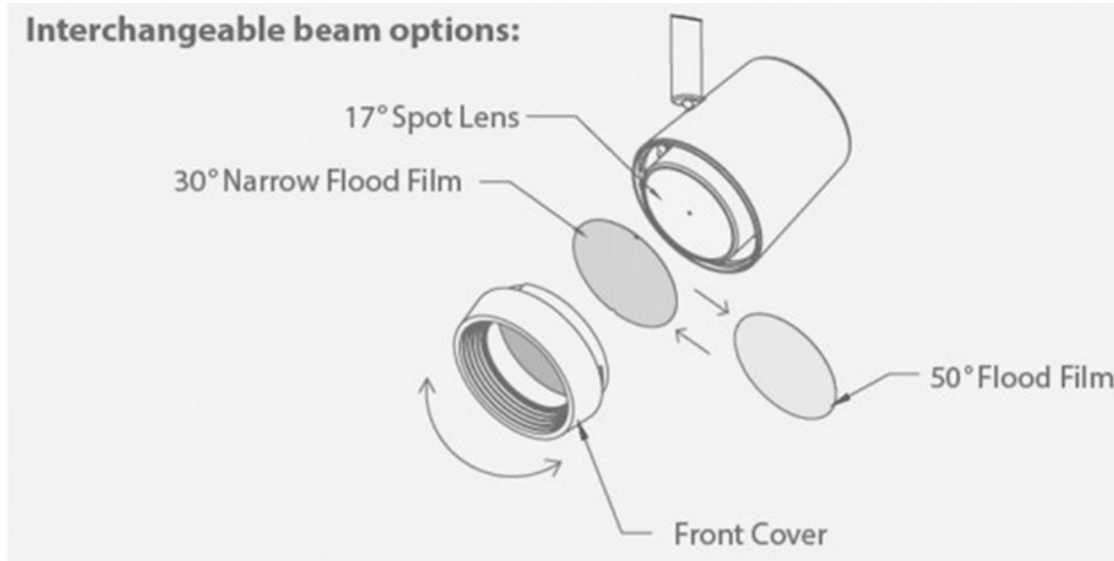

SPECIFICATION SHEET

Beam Options

Order SKUs

Product SKUs	Finish	Track System
EL-TKH7011-30K-BK-H	Black	H Track
EL-TKH7011-30K-WH-H	White	H Track
EL-TKH7011-30K-BN-H	Brushed Nickel	H Track
EL-TKH7011-30K-DB-H	Dark Bronze	H Track
EL-TKH7011-30K-BK-L	Black	L Track
EL-TKH7011-30K-WH-L	White	L Track
EL-TKH7011-30K-BN-L	Brushed Nickel	L Track
EL-TKH7011-30K-DB-L	Dark Bronze	L Track
EL-TKH7011-30K-BK-J	Black	J/J2 Track
EL-TKH7011-30K-WH-J	White	J/J2 Track
EL-TKH7011-30K-BN-J	Brushed Nickel	J/J2 Track
EL-TKH7011-30K-DB-J	Dark Bronze	J/J2 Track