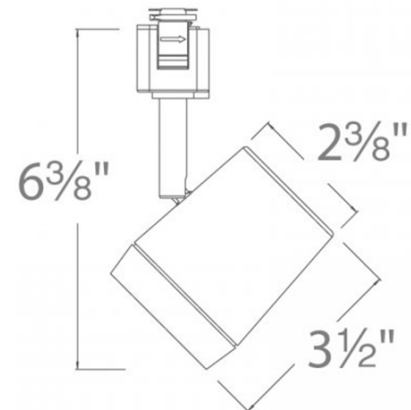

APPLICATIONS

- Tradeshow Booth
- Exhibit and Displays
- Retail Store Lighting
- Commercial Application