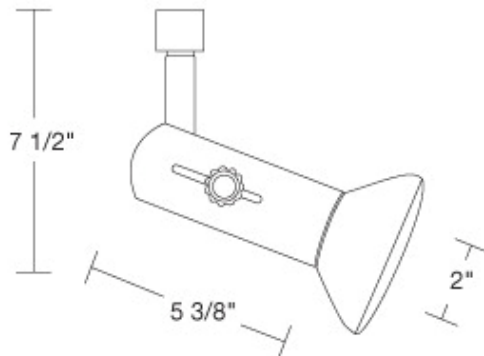

APPLICATIONS

- Tradeshow Booth
- Exhibit and Displays
- Retail Store Lighting
- Commercial Application