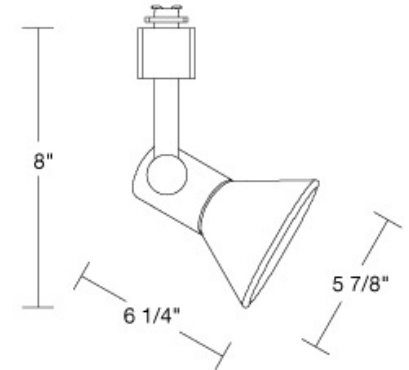

SPECIFICATION SHEET

JOB NAME:

LOCATION:

QUOTE/REF#:

SPECIFICATIONS

Voltage:	120V AC
Bulb Options:	LED PAR20 - 9 Watts - 500 Lumens LED PAR30 - 15 Watts - 800 Lumens LED PAR38 - 20 Watts - 1200 Lumens
Bulb Base:	Medium (E26)
LED CCT:	3000K or 5000K
CRI:	80+
IP Rating:	IP20
Environment:	Indoor Use - Dry Location
Beam Angle:	40°
PAR20 Head Dimensions:	4 in L x 3.5 in D x 5.75 in Ext.
PAR30 Head Dimensions:	4.25 in L x 4.25 in D x 7.5 in Ext.
PAR38 Head Dimensions:	6.25 in L x 5.88 in D x 8 in Ext.
Finish:	Black or White
Manufacturer:	Elumalight
Rating:	UL Listed
Avg. Lifetime:	± 30,000 - 50,000 hours
Warranty:	2 years limited

DESCRIPTION

LED PAR Classic Cone Track Heads for use with the H-Style Track System. Call 800.822.8527 or e-mail sales@step-1dezigns.com for J or L style versions.

KEY FEATURES

- Adjustable track adapter to allow for use with single or double circuit track
- 90-degree vertical movement of 358-degree rotation
- Metal housing, Classic with Cone Style Track Head
- Included LED PAR20, PAR30, or PAR38 Bulbs with 3000K or 5000K CCT options
- UL Listed

APPLICATIONS

- Tradeshow Booth
- Exhibit and Displays
- Retail Store Lighting
- Commercial Application

SPECIFICATION SHEET

Dimensions

EL-TKH221-PAR20

EL-TKH222-PAR30

EL-TKH223-PAR38

Order SKUs