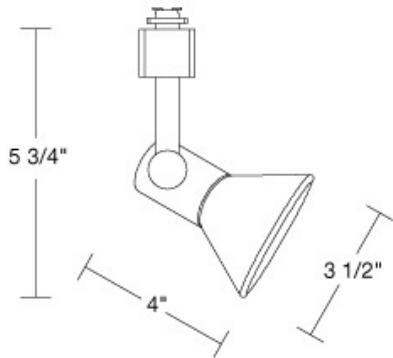

SPECIFICATION SHEET

JOB NAME:

LOCATION:

QUOTE/REF#:

SPECIFICATIONS

Voltage:	120V AC
Bulb Options:	LED PAR20 - 9 Watts - 500 Lumens LED PAR30 - 15 Watts - 800 Lumens LED PAR38 - 20 Watts - 1200 Lumens
Bulb Base:	Medium (E26)
LED CCT:	3000K or 5000K
CRI:	80+
IP Rating:	IP20
Environment:	Indoor Use - Dry Location
Beam Angle:	40°
PAR20 Head Dimensions:	4 in L x 3.5 in D x 5.75 in Ext.
PAR30 Head Dimensions:	4.25 in L x 4.25 in D x 7.5 in Ext.
PAR38 Head Dimensions:	6.25 in L x 5.88 in D x 8 in Ext.
Finish:	Black or White
Manufacturer:	Elumalight
Rating:	UL Listed
Avg. Lifetime:	± 30,000 - 50,000 hours
Warranty:	2 years limited

DESCRIPTION

LED PAR Classic Cone Track Heads for use with the H-Style Track System. Call 800.822.8527 or e-mail sales@step-1dezigns.com for J or L style versions.

KEY FEATURES

- Adjustable track adapter to allow for use with single or double circuit track
- 90-degree vertical movement of 358-degree rotation
- Metal housing, Classic with Cone Style Track Head
- Included LED PAR20, PAR30, or PAR38 Bulbs with 3000K or 5000K CCT options
- UL Listed

APPLICATIONS

- Tradeshow Booth
- Exhibit and Displays
- Retail Store Lighting
- Commercial Application

SPECIFICATION SHEET

Dimensions

EL-TKH221-PAR20

EL-TKH222-PAR30

EL-TKH223-PAR38

Order SKUs