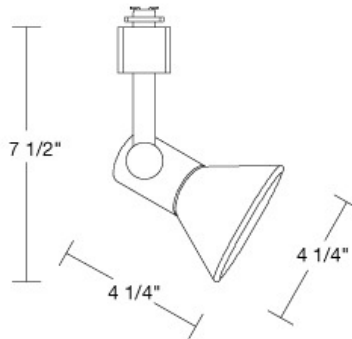

SPECIFICATION SHEET

JOB NAME:

LOCATION:

QUOTE/REF#:

SPECIFICATIONS

Voltage:	120V AC
Bulb Options:	LED PAR20 - 9 Watts - 500 Lumens LED PAR30 - 15 Watts - 800 Lumens LED PAR38 - 20 Watts - 1200 Lumens
Bulb Base:	Medium (E26)
LED CCT:	3000K or 5000K
CRI:	80+
IP Rating:	IP20
Environment:	Indoor Use - Dry Location
Beam Angle:	40°
PAR20 Head Dimensions:	4 in L x 3.5 in D x 5.75 in Ext.
PAR30 Head Dimensions:	4.25 in L x 4.25 in D x 7.5 in Ext.
PAR38 Head Dimensions:	6.25 in L x 5.88 in D x 8 in Ext.
Finish:	Black or White
Manufacturer:	Elumalight
Rating:	UL Listed
Avg. Lifetime:	± 30,000 - 50,000 hours
Warranty:	2 years limited

DESCRIPTION

LED PAR Classic Cone Track Heads for use with the H-Style Track System. Call 800.822.8527 or e-mail sales@step-1dezigns.com for J or L style versions.

KEY FEATURES

- Adjustable track adapter to allow for use with single or double circuit track
- 90-degree vertical movement of 358-degree rotation
- Metal housing, Classic with Cone Style Track Head
- Included LED PAR20, PAR30, or PAR38 Bulbs with 3000K or 5000K CCT options
- UL Listed

APPLICATIONS

- Tradeshow Booth
- Exhibit and Displays
- Retail Store Lighting
- Commercial Application

SPECIFICATION SHEET

Dimensions

EL-TKH221-PAR20

EL-TKH222-PAR30

EL-TKH223-PAR38

Order SKUs