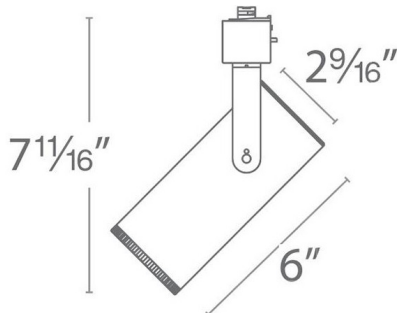

APPLICATIONS

- Tradeshow Booth
- Exhibit and Displays
- Retail Store Lighting
- Commercial Application