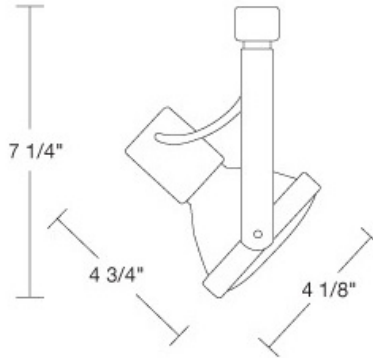

SPECIFICATION SHEET

JOB NAME:

LOCATION:

QUOTE/REF#:

SPECIFICATIONS

Voltage:	120V AC
Bulb Options:	LED PAR20 - 9 Watts - 500 Lumens LED PAR30 - 15 Watts - 800 Lumens LED PAR38 - 20 Watts - 1200 Lumens
Bulb Base:	Medium (E26)
LED CCT:	3000K or 5000K
CRI:	80+
IP Rating:	IP20
Environment:	Indoor Use - Dry Location
Beam Angle:	40°
PAR20 Head Dimensions:	4.5 in L x 3 in D x 6.75 in Ext.
PAR30 Head Dimensions:	4.75 in L x 4.125 in D x 7.25 in Ext.
PAR38 Head Dimensions:	5.75 in L x 5 in D x 9.5 in Ext.
Finish:	Black, White, Brushed Nickel
Manufacturer:	Elumalight
Rating:	UL Listed
Avg. Lifetime:	± 30,000 - 50,000 hours
Warranty:	2 years limited

DESCRIPTION

LED PAR Gimbal Ring Track Heads for use with the H-Style Track System. Call 800.822.8527 or e-mail sales@step-1deziqns.com for J or L style versions.

KEY FEATURES

- Adjustable track adapter to allow for use with single or double circuit track
- 90-degree vertical movement of 358-degree rotation
- Metal housing, Gimbal Ring Track Head
- Included LED PAR20, PAR30, or PAR38 Bulbs with 3000K or 5000K CCT options
- UL Listed

APPLICATIONS

- Tradeshow Booth
- Exhibit and Displays
- Retail Store Lighting
- Commercial Application

SPECIFICATION SHEET

Dimensions

EL-TKH120-PAR20

EL-TKH121-PAR30

EL-TKH122-PAR38

Order SKUs