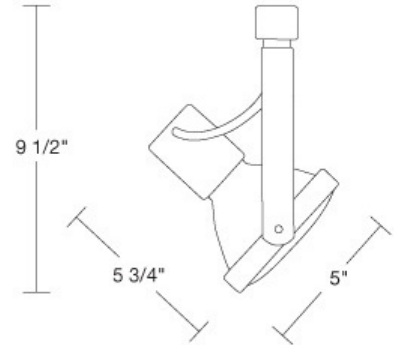

SPECIFICATION SHEET

JOB NAME:

LOCATION:

QUOTE/REF#:

SPECIFICATIONS

Voltage:	120V AC
Bulb Options:	LED PAR20 - 9 Watts - 500 Lumens LED PAR30 - 15 Watts - 800 Lumens LED PAR38 - 20 Watts - 1200 Lumens
Bulb Base:	Medium (E26)
LED CCT:	3000K or 5000K
CRI:	80+
IP Rating:	IP20
Environment:	Indoor Use - Dry Location
Beam Angle:	40°
PAR20 Head Dimensions:	4.5 in L x 3 in D x 6.75 in Ext.
PAR30 Head Dimensions:	4.75 in L x 4.125 in D x 7.25 in Ext.
PAR38 Head Dimensions:	5.75 in L x 5 in D x 9.5 in Ext.
Finish:	Black, White, Brushed Nickel
Manufacturer:	Elumalight
Rating:	UL Listed
Avg. Lifetime:	± 30,000 - 50,000 hours
Warranty:	2 years limited

DESCRIPTION

LED PAR Gimbal Ring Track Heads for use with the H-Style Track System. Call 800.822.8527 or e-mail sales@step-1deziqns.com for J or L style versions.

KEY FEATURES

- Adjustable track adapter to allow for use with single or double circuit track
- 90-degree vertical movement of 358-degree rotation
- Metal housing, Gimbal Ring Track Head
- Included LED PAR20, PAR30, or PAR38 Bulbs with 3000K or 5000K CCT options
- UL Listed

APPLICATIONS

- Tradeshow Booth
- Exhibit and Displays
- Retail Store Lighting
- Commercial Application

SPECIFICATION SHEET

Dimensions

EL-TKH120-PAR20

EL-TKH121-PAR30

EL-TKH122-PAR38

Order SKUs