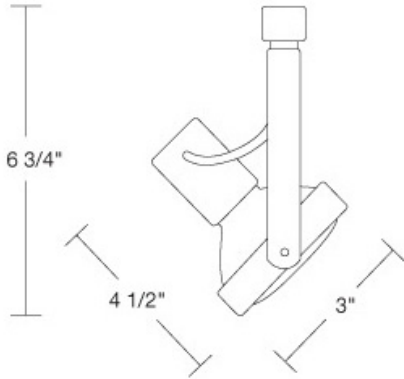

SPECIFICATION SHEET

JOB NAME:

LOCATION:

QUOTE/REF#:

SPECIFICATIONS

Voltage:	120V AC
Bulb Options:	LED PAR20 - 9 Watts - 500 Lumens LED PAR30 - 15 Watts - 800 Lumens LED PAR38 - 20 Watts - 1200 Lumens
Bulb Base:	Medium (E26)
LED CCT:	3000K or 5000K
CRI:	80+
IP Rating:	IP20
Environment:	Indoor Use - Dry Location
Beam Angle:	40°
PAR20 Head Dimensions:	4.5 in L x 3 in D x 6.75 in Ext.
PAR30 Head Dimensions:	4.75 in L x 4.125 in D x 7.25 in Ext.
PAR38 Head Dimensions:	5.75 in L x 5 in D x 9.5 in Ext.
Finish:	Black, White, Brushed Nickel
Manufacturer:	Elumalight
Rating:	UL Listed
Avg. Lifetime:	± 30,000 - 50,000 hours
Warranty:	2 years limited

DESCRIPTION

LED PAR Gimbal Ring Track Heads for use with the H-Style Track System. Call 800.822.8527 or e-mail sales@step-1deziqns.com for J or L style versions.

KEY FEATURES

- Adjustable track adapter to allow for use with single or double circuit track
- 90-degree vertical movement of 358-degree rotation
- Metal housing, Gimbal Ring Track Head
- Included LED PAR20, PAR30, or PAR38 Bulbs with 3000K or 5000K CCT options
- UL Listed

APPLICATIONS

- Tradeshow Booth
- Exhibit and Displays
- Retail Store Lighting
- Commercial Application

SPECIFICATION SHEET

Dimensions

EL-TKH120-PAR20

EL-TKH121-PAR30

EL-TKH122-PAR38

Order SKUs