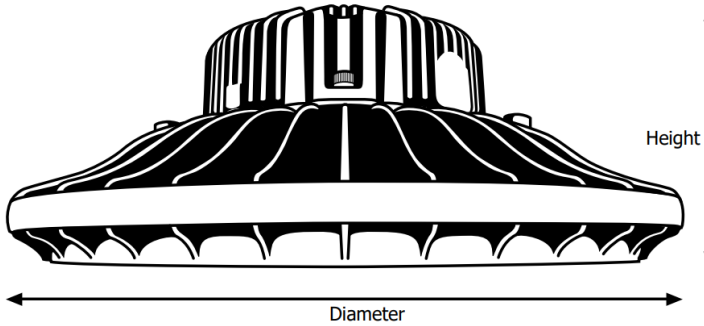

SPECIFICATION SHEET

JOB NAME: _____

LOCATION: _____

QUOTE/REF#: _____

SPECIFICATIONS

Brightness:	13,000 Lumens (100 watts) 19,000 Lumens (150 watts) 26,000 Lumens (200 watts) 31,200 Lumens (240 watts)
Power (Watts):	100, 150, 200, or 240 watts
Input Voltage:	120-277V AC
LED CCT:	4000K or 5000K
CRI:	80+
Dimmable:	Yes
IP Rating:	IP65
Environment:	Wet or Dry Locations
Beam Angles:	120°
Mounting:	Hook Suspension
Manufacturer:	Elumalight
Rating:	UL, DLC, CE, RoHS
Avg. Lifetime:	± 200,000 hours
Manufacturer:	Elumalight
Rating:	UL, DLC Prem., CE, RoHS
Avg. Lifetime:	± 200,000 hour

Step 1 Dezigns offers you a commercial-grade LED UFO high bay fixture that provides an unmatched combination of high performance and affordability.

KEY FEATURES

- Uniquely designed UFO shape, lighter and slimmer
- LED Chip 3030, Ra>80, LM80 Standard
- Working temperature: -30°C ~ + 45°C
- Configurable Smart Dimming
- Ideal mounting height 6 - 8 meters
- Rugged, durable, and reliable
- Aluminum housing and diffused tempered glass lens
- Reduces glare while increasing directional and even lighting output
- Energy Efficient Integrated LED chipsets
- Long hours Lifespan
- Easy to Install

APPLICATIONS

- Warehouse Lighting
- Workshop Lighting
- Retail Store Lighting
- Supermarket Lighting
- Architectural Lighting
- Manufacturing Facilities Lighting

SPECIFICATION SHEET

DIMENSIONS & WEIGHT

Wattage	Diameter	Height
100 Watt	11 in / 279 mm	7 in / 178 mm
150 Watt	13.4 in / 340 mm	7 in / 178 mm