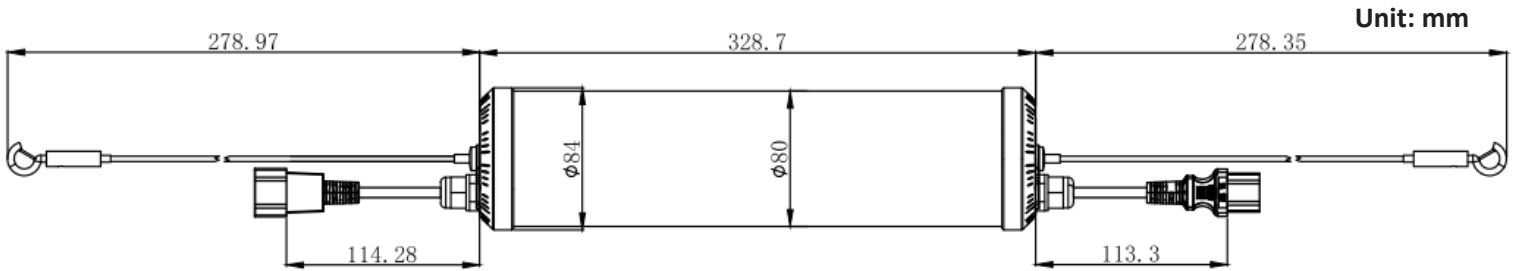

SPECIFICATION SHEET

Dimensions