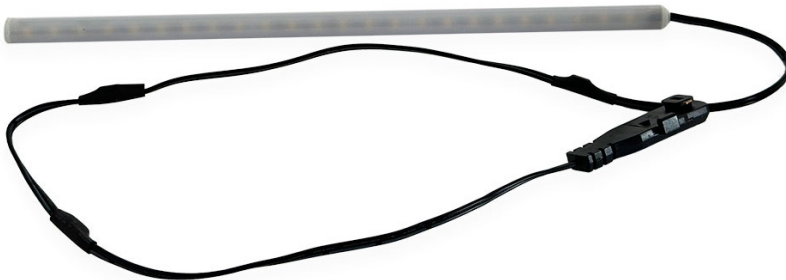

SPECIFICATION SHEET

JOB NAME:

LOCATION:

QUOTE/REF#:

DESCRIPTION

The LED Ultra Slim Light Bars offer high efficiency, low voltage lighting needed to create the perfect illumination for shelving applications. The brackets for these fixtures enable you to rotate the light beam to the exact angle desired.

Each light bar comes with a twist-in power plug that's compatible with our LED Mini Track system. It provides flexibility with various mounting clips, jumpers, and power supply options.

SPECIFICATIONS

- Brightness:** 60 Lm/watt
- Power (Watts):** 2 watt (10 in),
4.3 watt (22.5 in),
6.7 watt (34 in),
9.2 watt (45 in)
- Input Voltage:** 24V DC
- LED CCT:** 4000K
- CRI:** 80+
- Dimmable:** No
- IP Rating:** IP20
- Environment:** Indoor Use - Dry Location
- Beam Angle:** 120°
- Operating Temp:** -20 ~ +50 °C
- Length:** 10 in, 22.5 in, 34 in, or 45 in
- Diameter:** 0.35 in (9 mm)
- Manufacturer:** Elumalight
- Rating:** UL Listed
- Avg. Lifetime:** ± 30,000 - 50,000 hours

KEY FEATURES

- Ultra low-profile design
- Effortless twist-on installation to PVC linear track systems
- Vibrant and uniform illumination
- Energy-efficient LED technology
- Durable construction for long-lasting performance
- Versatile for various backlit graphics box applications
- Sustainable and cost-effective

EL-Q10-SM8

EL-Q10 LED Mini Track Adapter 8 Amp

Order SKUs

Product Name

EL-Q10-EC

LED Mini Track End Cap