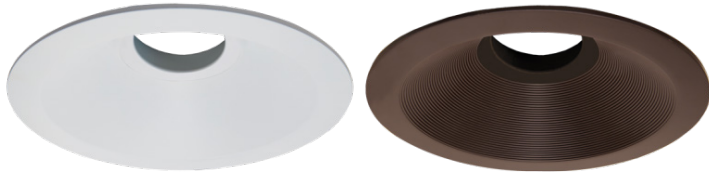

SPECIFICATION SHEET

JOB NAME:

LOCATION:

QUOTE/REF#:

FEATURES

- 6 in. Round Reflector and Baffle
- Convenient twist-lock design for easy installation
- Lamp: Koto LED Modules
- 7.5 in. O.D. - 2 in. H

SPECIFICATIONS

- Construction:** Diecast aluminum with a powder coated finish
- Installation:** Twist-lock design allows for easy mounting onto the Koto LED Module
- Lamp:** Koto LED Module Only

Order SKUs

Item	Finish	Size
EL-K6710-W	All White Reflector	6 in.
EL-K6710-B	All Black Reflector	6 in.
EL-K6710-BZ	All Bronze Reflector	6 in.
EL-K6713-W	All White Baffle	6 in.
EL-K6713-BZ	All Bronze Baffle	6 in.

OPTIONS

White Reflector

Black Reflector

Bronze Reflector

White Baffle

Bronze Baffle