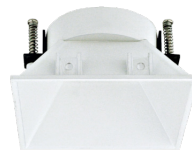

FINISHES

EL-K445-W