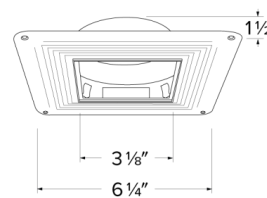

SPECIFICATION SHEET

JOB NAME:

LOCATION:

QUOTE/REF#:

EL-K445 Smooth Reflector with EL-4SFS Spakle Frame

EL-K459 Adjustable Reflector with EL-4SFS Spakle Frame

FEATURES

- 4 in. Square Trimless Smooth Reflector or Adjustable
- 35° Adjustability
- Convenient twist-lock design for easy installation
- Wet location rated
- LED Koto Module Sold Separately

SPECIFICATIONS

Construction: Diecast aluminum with a powder coated finish

Installation: Twist-lock design allows for easy mounting onto the Koto LED Module

Order SKUs

Item	Finish	Size
EL-K445-W	White Trimless Reflector	4 in.
EL-K445-B	Black Trimless Reflector	4 in.
EL-K445-H	Haze Trimless Reflector	4 in.
EL-K459-W	White Trimless Adjustable	4 in.
EL-K459-B	Black Trimless Adjustable	4 in.
EL-K459-H	Haze Trimless Adjustable	4 in.
EL-4SFS	4 in Square Spackle Frame	

FINISHES

EL-K445-W

EL-K445-B

EL-K445-H

EL-K459-W

EL-K459-B

EL-K459-H

DIMENSIONS