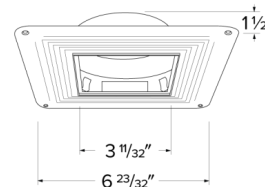

SPECIFICATION SHEET

JOB NAME:

LOCATION:

QUOTE/REF#:

FEATURES

- 4 in. Square Trimless Smooth Reflector or Adjustable
- 35° Adjustability
- Convenient twist-lock design for easy installation
- Wet location rated
- LED Koto Module Sold Separately

SPECIFICATIONS

Construction: Diecast aluminum with a powder coated finish

Installation: Twist-lock design allows for easy mounting onto the Koto LED Module

Order SKUs

Item	Finish	Size
EL-K445-W	White Trimless Reflector	4 in.
EL-K445-B	Black Trimless Reflector	4 in.
EL-K445-H	Haze Trimless Reflector	4 in.
EL-K459-W	White Trimless Adjustable	4 in.
EL-K459-B	Black Trimless Adjustable	4 in.
EL-K459-H	Haze Trimless Adjustable	4 in.
EL-4SFS	4 in Square Spackle Frame	

FINISHES

DIMENSIONS

EL-K459