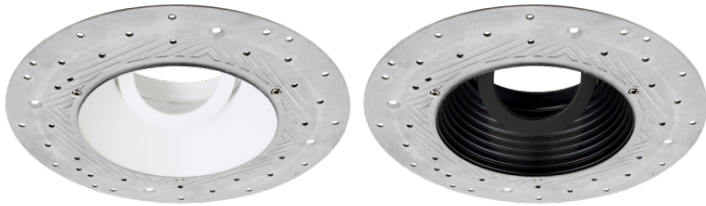

SPECIFICATION SHEET

JOB NAME:

LOCATION:

QUOTE/REF#:

FEATURES

- 4 in Trimless Adjustable Smooth Reflector and Baffles
- Spackle frame included
- 35° Adjustability
- Convenient twist-lock design for easy installation
- Lamp: Koto LED Module sold separately
- Wet location rated

SPECIFICATIONS

- Construction:** Diecast aluminum with a powder coated finish
- Installation:** Twist-lock design allows for easy mounting onto the Koto LED Module
- Lamp:** Koto LED Module Only

Order SKUs

| Item | Finish | Size |
|------------|------------------|-------|
| EL-K430-W | White Reflector | 4 in. |
| EL-K430-B | Black Reflector | 4 in. |
| EL-K430-BZ | Bronze Reflector | 4 in. |
| EL-K434-W | White Baffle | 4 in. |
| EL-K434-B | Black Baffle | 4 in. |
| EL-K434-BZ | Bronze Baffle | 4 in. |
| EL-4SFR | Spackle Frame | 4 in. |

OPTIONS

White Reflector

Black Reflector

Bronze Reflector

White Baffle

Black Baffle

Bronze Baffle

DIMENSIONS