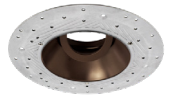

SPECIFICATION SHEET

JOB NAME:

LOCATION:

QUOTE/REF#:

FEATURES

- 4 in Trimless Adjustable Smooth Reflector and Baffles
- Spackle frame included
- 35° Adjustability
- Convenient twist-lock design for easy installation
- Lamp: Koto LED Module sold separately
- Wet location rated

SPECIFICATIONS

- Construction:** Diecast aluminum with a powder coated finish
- Installation:** Twist-lock design allows for easy mounting onto the Koto LED Module
- Lamp:** Koto LED Module Only

Order SKUs

| Item | Finish | Size |
|------------|------------------|-------|
| EL-K430-W | White Reflector | 4 in. |
| EL-K430-B | Black Reflector | 4 in. |
| EL-K430-BZ | Bronze Reflector | 4 in. |
| EL-K434-W | White Baffle | 4 in. |
| EL-K434-B | Black Baffle | 4 in. |
| EL-K434-BZ | Bronze Baffle | 4 in. |
| EL-4SFR | Spackle Frame | 4 in. |

OPTIONS

White Reflector

Black Reflector

Bronze Reflector

White Baffle

Black Baffle

Bronze Baffle

DIMENSIONS