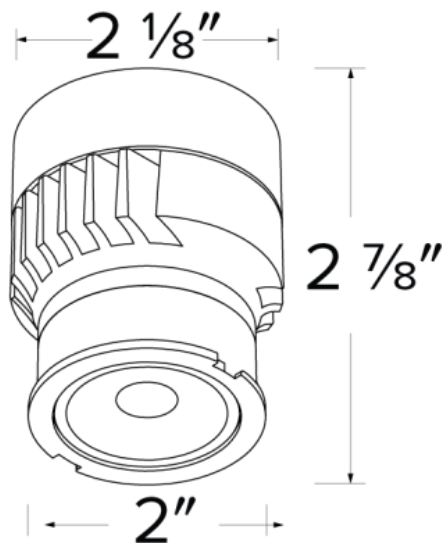

Instant On to Full Brightness technology. No LED pixelation. The 12V AC LED Module is compatible with Step 1 Dezigns 3 in or 4 in housings and trims as a retrofit option.

SPECIFICATIONS

- Brightness:** 800 Lumen
- Power (Watts):** 9 Watt
- Voltage:** 12V AC
- LED CCT:** 3000K
- CRI:** 90+
- Dimmable:** Yes, with compatible dimmer
- Environment:** Wet or Dry Location
- Aperture:** 2 in diameter 50.8 mm
- Dimensions:** 2.125 in. OD x 2.875 in. H
- Finish:** Black
- Manufacturer:** Elumalight
- Rating:** JA8, UL, and Energy Star Listed
- Avg. Lifetime:** ± 30,000 - 50,000 hours

KEY FEATURES

- Integrated 12V AC Dimmable Driver, Dims down to 10%
- No minimum load issues, smooth dimming
- More lighting output than a LED MR16 Lamp
- Diecast aluminum body with heat fins allow for efficient cooling
- Twist-lock design for toolless trim installation. Can be used in 3 and 4 in. Low Voltage housings with 3 and 4 in. Trims
- The module connects to the 12V AC power supply. High-efficiency driver with a power factor >0.9. The start time of fewer than 0.75 seconds
- Works with Electronic and Magnetic 12V AC transformers
- Works in 3" and 4" 12V Low Voltage Housings
- Excellent color rendering 93+ CRI
- Standard 38° Lens installed, 25° and 60° lens included with each module - Optional Lens 18° (EL-EP731C), Sold Separately
- Optional Louver (EL-L45), Linear Lens (EL-L46), Spread Lens (EL-L47), Clear Lens (EL-L48), Sold Separately
- Energy Star, cULus Listed
- Meets Energy Star & Title 24 JA8 2016 standards