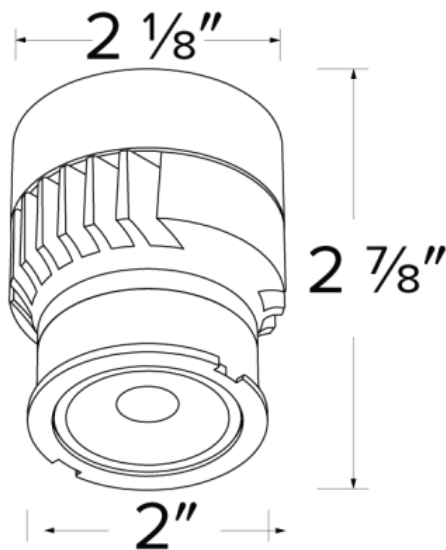

Instant On to Full Brightness technology. No LED pixelation. The 120V AC LED Module is compatible with Step 1 Dezigns 3 in or 4 in housings and trims as a retrofit option.

SPECIFICATIONS

- Brightness:** 750 or 950 Lumen
- Power (Watts):** 10 Watt
- Voltage:** 120V AC
- LED CCT:** 2700K, 3000K, 3500K, 4000K, or Sunset Options
- CRI:** 90+
- Dimmable:** Triac/ELV
- Environment:** Wet or Dry Location
- Aperture:** 2 in diameter 50.8 mm
- Dimensions:** 2.125 in. OD x 2.875 in. H
- Finish:** Black
- Manufacturer:** Elumalight
- Rating:** JA8 Title 24, UL, and Energy Star Listed
- Avg. Lifetime:** ± 30,000 - 50,000 hours

KEY FEATURES

- Integrated 120V Dimmable Driver Triac/ELV
- Excellent color rendering 95+ CRI
- Sunset Module starts from 3000K and dims to 1800K
- Works in 3 and 4 in housings with Koto twist-&-lock trims
- Standard 38° Lens installed, 25° and 60° lens included with each module - Optional Lens 18° (EL-EP731C), Sold Separately
- Optional Louver (EL-L45), Linear Lens (EL-L46), Spread Lens (EL-L47), Clear Lens (EL-L48), Sold Separately
- Energy Star, cULus Listed
- Meets Energy Star & Title 24 JA8 2016 standards
- Frosted polycarbonate module lens diffuses light evenly throughout while reducing glare with LED technology.
- Integrated driver and light engine with quick connect Diecast aluminum body with heat fins allow for efficient cooling.
- Twist-lock design for toolless trim installation, for use with Koto™ trims only. Can be use in 3" and 4" housings with quick connect base.