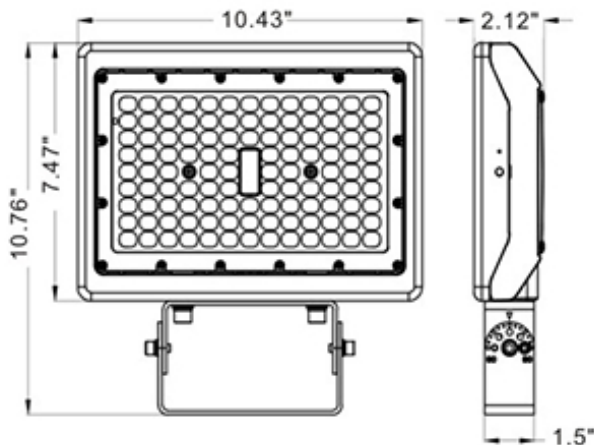

**SPECIFICATION SHEET**

**JOB NAME:** \_\_\_\_\_

**LOCATION:** \_\_\_\_\_

**QUOTE/REF#:** \_\_\_\_\_

**DESCRIPTION**

Our LED CCT Trunnion Mount Slim Flood Light features an aluminum, rustproof body and is rated IP65 for indoor or outdoor use. It is designed to deliver high efficiency and reduced power consumption, our Lumaflood Slim LED lights create bright, shadow-free security and spot or up-lighting for a variety of outdoor applications, including facades, landscapes, public places, retail and residential complexes, and hospitality. Easily select LED color temperature from 3000K, 4000K, and 5000K.

**CONNECTION**

- Brightness:** 12600 Lumens
- Power (Watts):** 90 Watt
- Input Voltage:** 120-277V AC
- CCT Adjustable:** 3000K/4000K/5000K
- Beam Angle:** 117°
- CRI:** 90+
- IP Rating:** IP65
- Environment:** Wet or Dry Locations
- Dimensions:** 10.76 in. L x 10.43 in. W x 2.12 in. H
- Finish:** Bronze
- Mounting:** Trunnion Mount
- Manufacturer:** Elumalight
- Rating:** UL, DLC Listed
- Avg. Lifetime:** ± 50,000 hours
- Warranty:** 1 Year Limited

**KEY FEATURES**

- Adjustable LED CCT 3000K, 4000K, and 5000K
- Low-copper, die-cast aluminum housing, and lens frame
- Dark bronze polyester powder-coat finish
- The tempered glass lens is thermal, shock and impact resistant
- UV Stabilized which prevents the lens from yellowing
- Wall or Ground Mounting
- Trunnion Mounting Bracket Included
- UL Listed and Suitable for Wet Location