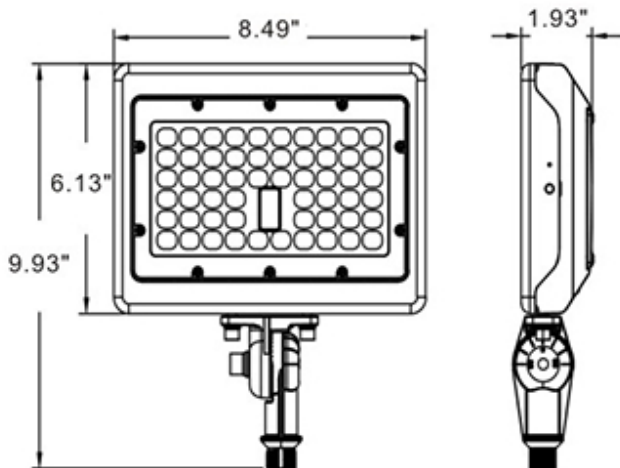

SPECIFICATION SHEET

JOB NAME: _____

LOCATION: _____

QUOTE/REF#: _____

DESCRIPTION

Our LED CCT Knuckle Mount Slim Flood Light features an aluminum, rustproof body and is rated IP65 for indoor or outdoor use. It is designed to deliver high efficiency and reduced power consumption, our Lumaflood Slim LED lights create bright, shadow-free security and spot or up-lighting for a variety of outdoor applications, including facades, landscapes, public places, retail and residential complexes, and hospitality. Easily select LED color temperature from 3000K, 4000K, and 5000K.

CONNECTION

- Brightness:** 7000 Lumens
- Power (Watts):** 50 Watt
- Input Voltage:** 120-277V AC
- CCT Adjustable:** 3000K/4000K/5000K
- Beam Angle:** 116°
- CRI:** 90+
- IP Rating:** IP65
- Environment:** Wet or Dry Locations
- Dimensions:** 9.93 in. L x 8.49 in. W x 1.93 in. H
- Finish:** Bronze
- Mounting:** Knuckle Mount
- Manufacturer:** Elumalight
- Rating:** UL, DLC Listed
- Avg. Lifetime:** ± 50,000 hours
- Warranty:** 1 Year Limited

KEY FEATURES

- Adjustable LED CCT 3000K, 4000K, and 5000K
- Low-copper, die-cast aluminum housing, and lens frame
- Dark bronze polyester powder-coat finish
- The tempered glass lens is thermal, shock and impact resistant
- UV Stabilized which prevents the lens from yellowing
- Includes 1/2" adjustable (Knuckle) NPS fitter
- Wall or Ground Mounting
- Typical Mounting Height 10 to 20 feet
- UL Listed and Suitable for Wet Location