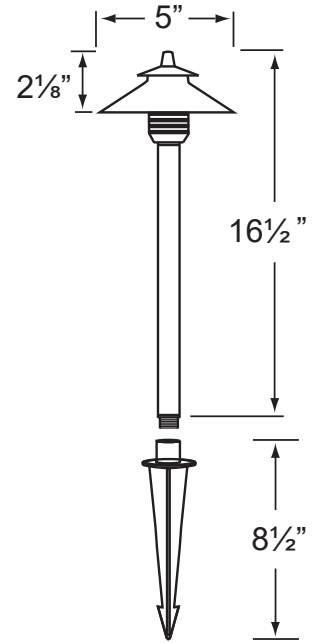

AVAILABLE LED LAMPS (Corona LED lamps have a five (5) year limited warranty against manufacturer's defects)

LAMP NUMBER	WATTS	BEAM		COLOR & TEMP.	RATED HOURS	HALOGEN EQUIVALENT
		SPREAD	LUMEN			
L-EDT3-2W	2	360°	200	2700K	25,000	20 Watt
L-EDT3-2.5W	2.5	180°	240	2700K	25,000	35 Watt
L-EDT3-2W-3K	2	360°	210	3000K	25,000	20 Watt
L-EDT3-2.5W-3K	2.5	180°	250	3000K	25,000	35 Watt
L-EDT3-AM*	2	360°	170	2000K	25,000	20 Watt

* AM- Amber color

JOB INFORMATION

TYPE: _____ DATE: _____
JOB NAME & ADDRESS: _____
PRODUCT #: _____
TOTAL QUANTITY: _____
LAMP TYPE & WATTAGE: _____
TRANSFORMER: _____
CONTRACTOR: _____
SPECIFIER: _____

• When ordering a halogen or xenon lamp add lamp number to the product number. If you are ordering LED lamps you should follow the format below:

•CL - product # - lamp - wattage

Example: EL-CL-646B-AB-L-EDT3-2W-3K

EL-CL - 646B-AB - L-EDT3 - 2W-3K

•Corona Lighting reserves the right to make any change and/or improvement to the design and construction of this fixture without further notification.