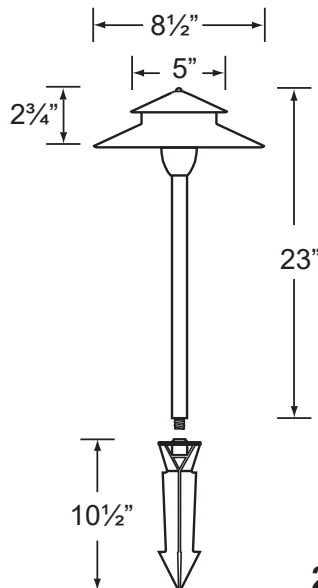

SPECIFICATION SHEET

PRODUCT # : EL-CL-645B-AB

•Area Lights

• Cast Brass

Fixture Specifications:

Housing: Brass shades, adjustable in height for light control.

Stem: Solid brass pipe with 1/2" NPT on bottom.

Socket: S.C. Bayonet socket, easy tool free lamp access.

Lamp: 12V, SC Bayonet, 27W max. Available in LED (2W & 2.5W) or without lamp. See Lamp guide below for more information.

Gasket: Silicone "O" ring gasket seals lens to socket housing for water tight sealing.

Wiring: Fixture is prewired with a 3ft 18-2 direct burial cord.

Mounting Spike: Standard injection molded spike with 1/2" NPT threaded female hub.

Electrical Notes: A remote 12V transformer is required. Options are available from Corona Lighting. Voltage range for LED lamps are 8V-21V. Proper grease/lubricant is suggested on threaded parts during installation process.

Warranty: Limited lifetime warranty on fixture housing and stem against manufacturer's defects.

EL-CL-645B-AB
18" Standard stem shown

2W and 2.5W

EL-CL-645B-AB-12
12" Stem shown

Stem Options

EL-CL-645B-AB-24
24" Stem shown