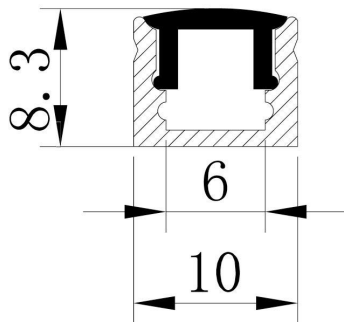

SPECIFICATION SHEET

JOB NAME:

LOCATION:

QUOTE/REF#:

DESCRIPTION

LED Mini Square Aluminum Channel includes our aircraft grade aluminum channel and compatible frosted lens. Creating a rigid, modern, and ultra-slim style LED strip light installation has never been easier.

KEY FEATURES

- It comes in 2-meter sections and can be custom cut to any length.
- 10 mm wide by 8.89 mm height.
- Perfect for mounting LED Strip Light up to 5 mm in width.
- Rigid and dustproof housing can be recessed or surface mounted.
- Includes aluminum channel, diffuser, and 2 end caps.
- The Channel lens protects LED strip light from the environment and creates diffused lighting effects. Easy to install, simply clip the diffuser lens into the aluminum channel.

SPECIFICATIONS

Channel Height: 0.35 in / 8.89 mm thick
Inside Width: 0.24 in / 6 mm wide
Outside Width: 0.39 in / 10 mm wide
Length: 78 in / 2 meters long
LED Strip Width: up to 5 mm
Lens Finish: Opal White
Environment: Indoor Use, Dry Locations
Finish: Aluminum
Manufacturer: Elumalight

Unit: mm

APPLICATIONS

- For use with LED Strip lights up to 5 mm in width.