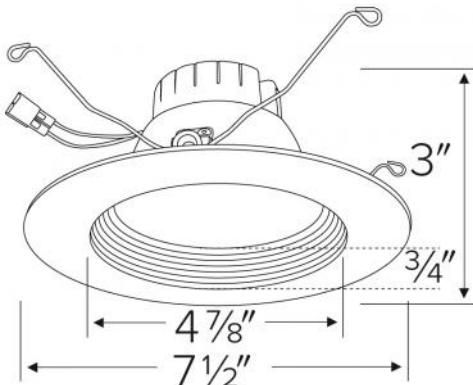

SPECIFICATION SHEET

JOB NAME:

LOCATION:

QUOTE/REF#:

DIMS TO WARM
SUNSET DIMMING TECHNOLOGY

SPECIFICATIONS

Brightness:	700 Lumen
Power:	10 Watt
Voltage:	120V AC
LED CCT:	Dims to Warm 3000K-1800K
Beam Angle:	90°
CRI:	90+
Dimmable:	Yes, Triac/ELV
Environment:	Dry or Wet Location
Aperture:	4.875 in / 123.83 mm
Diameter:	7.5 in / 190.5 mm
Height:	3 in / 76.2 mm
Trim:	Baffle
Finish:	White EL-610SDW Bronze EL-610SDBZ
Manufacturer:	Elumalight
Rating:	UL Listed for Wet Location. RoHS Compliant. ENERGY STAR® Certified. California Title 24 JA8-2016-E.
Avg. Lifetime:	± 30,000 - 50,000 hours
Warranty:	5 Year Limited

DESCRIPTION

Step 1 Dezigns 5 or 6 in. LED Dims to Warm Round Downlights are engineered with energy-efficient LED technology that produces even illumination with an incredible 90+ CRI. Designed to be used for New Construction, Remodel, and Retrofit applications, these inserts are rated for a life of 50,000 hours, and meet the Title 24 and Energy Star requirements. Suitable for IC and Non-IC housings.

KEY FEATURES

- Dims from a bright 3000K to a warm 1800K
- Fits 5" or 6" Dedicated LED Recessed Housings, Regular and Shallow
- Includes Medium Base Adapter for retrofitting existing E26 Base housings
- Soft white lens provides smooth lumen distribution and eliminates LED pixelation
- Deep set LED trim reduces glare while providing area illumination.
- CA Title 24, ENERGY STAR, JA8-2016-E
- Life Span of 50,000 hours L70

APPLICATIONS

- LED Bathroom Lighting
- Residential Ceiling Down Lighting
- Commercial Ceiling Down Lighting
- Living Room Lighting
- Office Lighting
- Home Theater LED Lights
- LED Kitchen Lighting
- Pot Lights