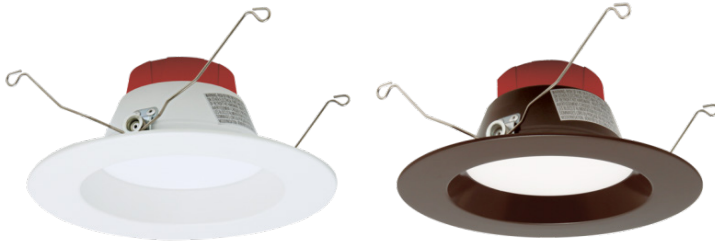

SPECIFICATION SHEET

JOB NAME:

LOCATION:

QUOTE/REF#:

DIMS TO WARM
SUNSET DIMMING TECHNOLOGY

SPECIFICATIONS

Brightness:	700 Lumen
Power:	10 Watt
Voltage:	120V AC
LED CCT:	Dims to Warm 3000K-1800K
Beam Angle:	90°
CRI:	90+
Dimmable:	Yes, Triac/ELV
Environment:	Dry or Wet Location
Aperture:	4.875 in / 123.83 mm
Diameter:	7.5 in / 190.5 mm
Height:	3 in / 76.2 mm
Trim:	Reflector
Finish:	White EL-615SDW Bronze EL-615SDBZ
Manufacturer:	Elumalight
Rating:	UL Listed for Wet Location. RoHS Compliant. ENERGY STAR® Certified. California Title 24 JA8-2016-E.
Avg. Lifetime:	± 30,000 - 50,000 hours
Warranty:	5 Year Limited

DESCRIPTION

Step 1 Designs 5 or 6 in. LED Dims to Warm Round Downlights are engineered with energy-efficient LED technology that produces even illumination with an incredible 90+ CRI. Designed to be used for New Construction, Remodel, and Retrofit applications, these inserts are rated for a life of 50,000 hours, and meet the Title 24 and Energy Star requirements. Suitable for IC and Non-IC housings.

KEY FEATURES

- Dims from a bright 3000K to a warm 1800K
- Fits 5" or 6" Dedicated LED Recessed Housings, Regular and Shallow
- Includes Medium Base Adapter for retrofitting existing E26 Base housings
- Soft white lens provides smooth lumen distribution and eliminates LED pixelation
- Deep set LED trim reduces glare while providing area illumination.
- CA Title 24, ENERGY STAR, JA8-2016-E
- Life Span of 50,000 hours L70

APPLICATIONS

- LED Bathroom Lighting
- Residential Ceiling Down Lighting
- Commercial Ceiling Down Lighting
- Living Room Lighting
- Office Lighting
- Home Theater LED Lights
- LED Kitchen Lighting
- Pot Lights