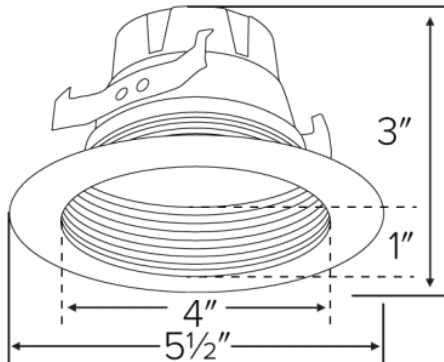

SPECIFICATION SHEET

JOB NAME:

LOCATION:

QUOTE/REF#:

DIMS TO WARM
SUNSET DIMMING TECHNOLOGY

SPECIFICATIONS

Brightness:	650 Lumen
Power:	10 Watt
Voltage:	120V AC
LED CCT:	Dims to Warm 3000K-1800K
Beam Angle:	90°
CRI:	90+
Dimmable:	Yes, Triac/ELV
Environment:	Dry or Wet Location
Aperture:	4 in / 101.6 mm
Diameter:	5.5 in / 139.7 mm
Height:	3 in / 76.2 mm
Trims:	Baffle
Finish:	White EL-410SDW Bronze EL-410SDBZ
Manufacturer:	Elumalight
Rating:	UL Listed for Wet Location. RoHS Compliant. ENERGY STAR® Certified. California Title 24 JA8-2016-E.
Avg. Lifetime:	± 30,000 - 50,000 hours
Warranty:	5 Year Limited

DESCRIPTION

Step 1 Designs 4 in. LED Dims to Warm Round Downlights are engineered with energy-efficient LED technology that produces even illumination with an incredible 90+ CRI. Designed to be used for New Construction, Remodel, and Retrofit applications, these inserts are rated for a life of 50,000 hours, and meet the Title 24 and Energy Star requirements. Suitable for IC and Non-IC housings.

SPECIFICATION SHEET

JOB NAME:

LOCATION:

QUOTE/REF#:

DIMS TO WARM
SUNSET DIMMING TECHNOLOGY

SPECIFICATIONS

Brightness:	650 Lumen
Power:	10 Watt
Voltage:	120V AC
LED CCT:	Dims to Warm 3000K-1800K
Beam Angle:	90°
CRI:	90+
Dimmable:	Yes, Triac/ELV
Environment:	Dry or Wet Location
Aperture:	4 in / 101.6 mm
Diameter:	5.5 in / 139.7 mm
Height:	3 in / 76.2 mm
Trims:	Reflector
Finish:	White EL-415SDW Bronze EL-415SDBZ
Manufacturer:	Elumalight
Rating:	UL Listed for Wet Location. RoHS Compliant. ENERGY STAR® Certified. California Title 24 JA8-2016-E.
Avg. Lifetime:	± 30,000 - 50,000 hours
Warranty:	5 Year Limited