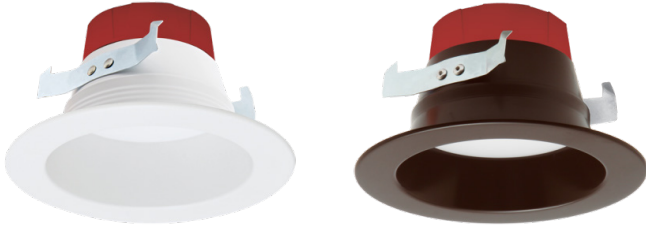

SPECIFICATION SHEET

JOB NAME:

LOCATION:

QUOTE/REF#:

DIMS TO WARM
SUNSET DIMMING TECHNOLOGY

SPECIFICATIONS

Brightness:	650 Lumen
Power:	10 Watt
Voltage:	120V AC
LED CCT:	Dims to Warm 3000K-1800K
Beam Angle:	90°
CRI:	90+
Dimmable:	Yes, Triac/ELV
Environment:	Dry or Wet Location
Aperture:	4 in / 101.6 mm
Diameter:	5.5 in / 139.7 mm
Height:	3 in / 76.2 mm
Trims:	Reflector
Finish:	White EL-415SDW Bronze EL-415SDBZ
Manufacturer:	Elumalight
Rating:	UL Listed for Wet Location. RoHS Compliant. ENERGY STAR® Certified. California Title 24 JA8-2016-E.
Avg. Lifetime:	± 30,000 - 50,000 hours
Warranty:	5 Year Limited

DESCRIPTION

Step 1 Designs 4 in. LED Dims to Warm Round Downlights are engineered with energy-efficient LED technology that produces even illumination with an incredible 90+ CRI. Designed to be used for New Construction, Remodel, and Retrofit applications, these inserts are rated for a life of 50,000 hours, and meet the Title 24 and Energy Star requirements. Suitable for IC and Non-IC housings.

KEY FEATURES

- Dims from a bright 3000K to a warm 1800K
- Works with 120V Triac and ELV type dimmers dims down to 10%
- Extremely accurate color rendering with 90+ CRI
- Superior Thermal Management by utilizing the integral heat sink
- Instant On to Full Brightness
- No LED pixelation
- Fits 4" Dedicated LED Recessed Housings. Not for use in shallow housings
- Includes Medium Base Adapter for retrofitting existing E26 Base housings
- The soft white lens provides smooth lumen distribution and eliminates LED pixelation
- Deep-set LED trim reduces glare while providing area illumination
- Frosted polycarbonate lens diffuses light evenly throughout while reducing glare with LED Array technology
- CA Title 24, ENERGY STAR, JA8-2016-E
- Long lifespan of 50,000 hours L70

APPLICATIONS

- LED Bathroom Lighting
- Residential Ceiling Down Lighting
- Commercial Ceiling Down Lighting
- Living Room Lighting
- Office Lighting
- Home Theater LED Lights
- LED Kitchen Lighting
- Pot Lights