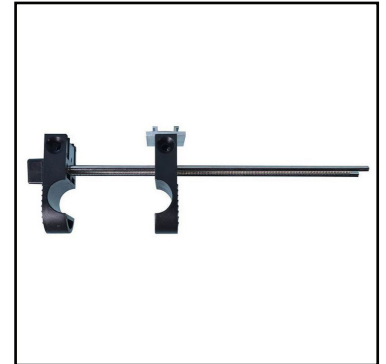

SPECIFICATION SHEET

JOB NAME: _____

LOCATION: _____

QUOTE/REF#: _____

SPECIFICATIONS

Brightness:	420 Lumens
Power:	5 watt
Input Voltage:	12V DC
LED CCT:	5000K Cool White
CRI:	90+
Dimmable:	No
IP Rating:	IP20
Environment:	Indoor Use - Dry Location
Beam Angle:	40°
Arm Angle:	160°
Arm Length:	9 - 23 in
Light Source:	LED MR16 Bulb
Bulb Base:	GU5.3 2-pin
Included:	1x Telescoping Arm Light 1x 5 watt LED MR16 Bulb 5000K 1x 12V DC 1.5A Power Supply 1x Surface Mounting Clip
Manufacturer:	Elumalight
Rating:	UL, ETL Listed
Avg. Lifetime:	± 30,000 - 50,000 hours

Multiple LED Telescoping Arm Lights can be powered by one 60w or 100w LED Plug N Play LED driver with our 2/3/5-way Splitter Cable and Male/Female DC Extension Cables. Sold Separately.

KEY FEATURES

- Perfect spotlighting solutions for portable booth and displays
- Chrome Finish Telescoping arm can extend from 9 in. to 23 in. long
- Energy-efficient LED MR16 5000K CCT Bulb Included
- Adjustable Head allows for the desired lighting direction
- Easy to install with supplied mounting clip
- No RF interference
- Up to 50,000 hours Lifespan
- UL, ETL Listed

SKU: EL-CLP-22
AGAM MOUNTING CLIP

SKU: EL-CLP-23
OCTANORM MOUNTING CLIP

SKU: EL-CLP-61
UNIVERSAL MOUNTING CLIP

SKU: EL-CLP-19
BEMATRIX MOUNTING CLIP

SKU: EL-CLP-24
SKYLINE MOUNTING CLIP

SKU: EL-CLP-60
POP-UP ADAPTER
MOUNTING CLIP

SKU: EL-CLP-25
POP-UP X
MOUNTING CLIP

SOLD SEPARATELY

SKU: EL-51CL
 2.5 in. CLAMP

SKU: EL-56CL
 1.5 in. CLAMP

SKU: EL-53CL
 7 in. CLAMP

SKU: EL-MF-EXT-3/6/10-18
 MALE TO FEMALE DC
 EXTENSION CABLES

SKU: EL-FLCON-2Y/3Y/5Y
 SPLITTERS WITH
 DC CONNECTORS