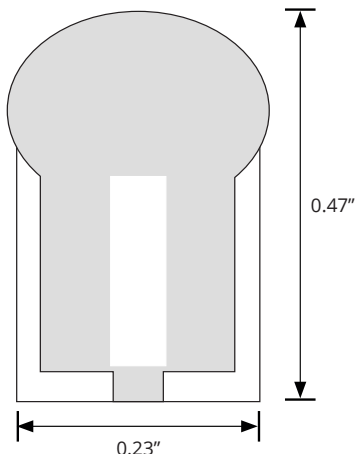

### SPECIFICATIONS

<b>Voltage:</b>	12V DC
<b>Wattage:</b>	3w per ft. 9.84 watt/meter
<b>Brightness:</b>	400 Lumen per ft. 1312 Lumens/meter
<b>CRI:</b>	90+
<b>LED Colors:</b>	60K, 30K, Red, Green, Blue, Purple, Yellow
<b>Dimmable:</b>	Yes, with compatible dimmer
<b>Dimension:</b>	12 in. L x 0.23 in. W x 0.47 in H
<b>Cuttable:</b>	Every 1 in (25.4 mm) at the cut mark
<b>Lifespan:</b>	± 30,000 - 50,000 hours
<b>Environment:</b>	Wet Location IP65
<b>Power Supply:</b>	12V DC dimmable or non-dimmable drivers are required, sold separately
<b>Mounting:</b>	Mounting Clips available (sold separately)

### DESCRIPTION

The flexibility and versatility of the 12V LED Mini Flex Neon will allow it to easily be mounted around edges and bend around corners with a solid lighting effect. Available with a wide variety of CCTs and color options and it is waterproof when installed with our end caps.

The 12V DC Mini Flex Neon can also be mounted into an aluminum profile channel or silicone into place. Mounting on the side of a display or cabinet can be done with regular 3M Double-faced Tape or Carpet Tape making this a simple onsite installation.