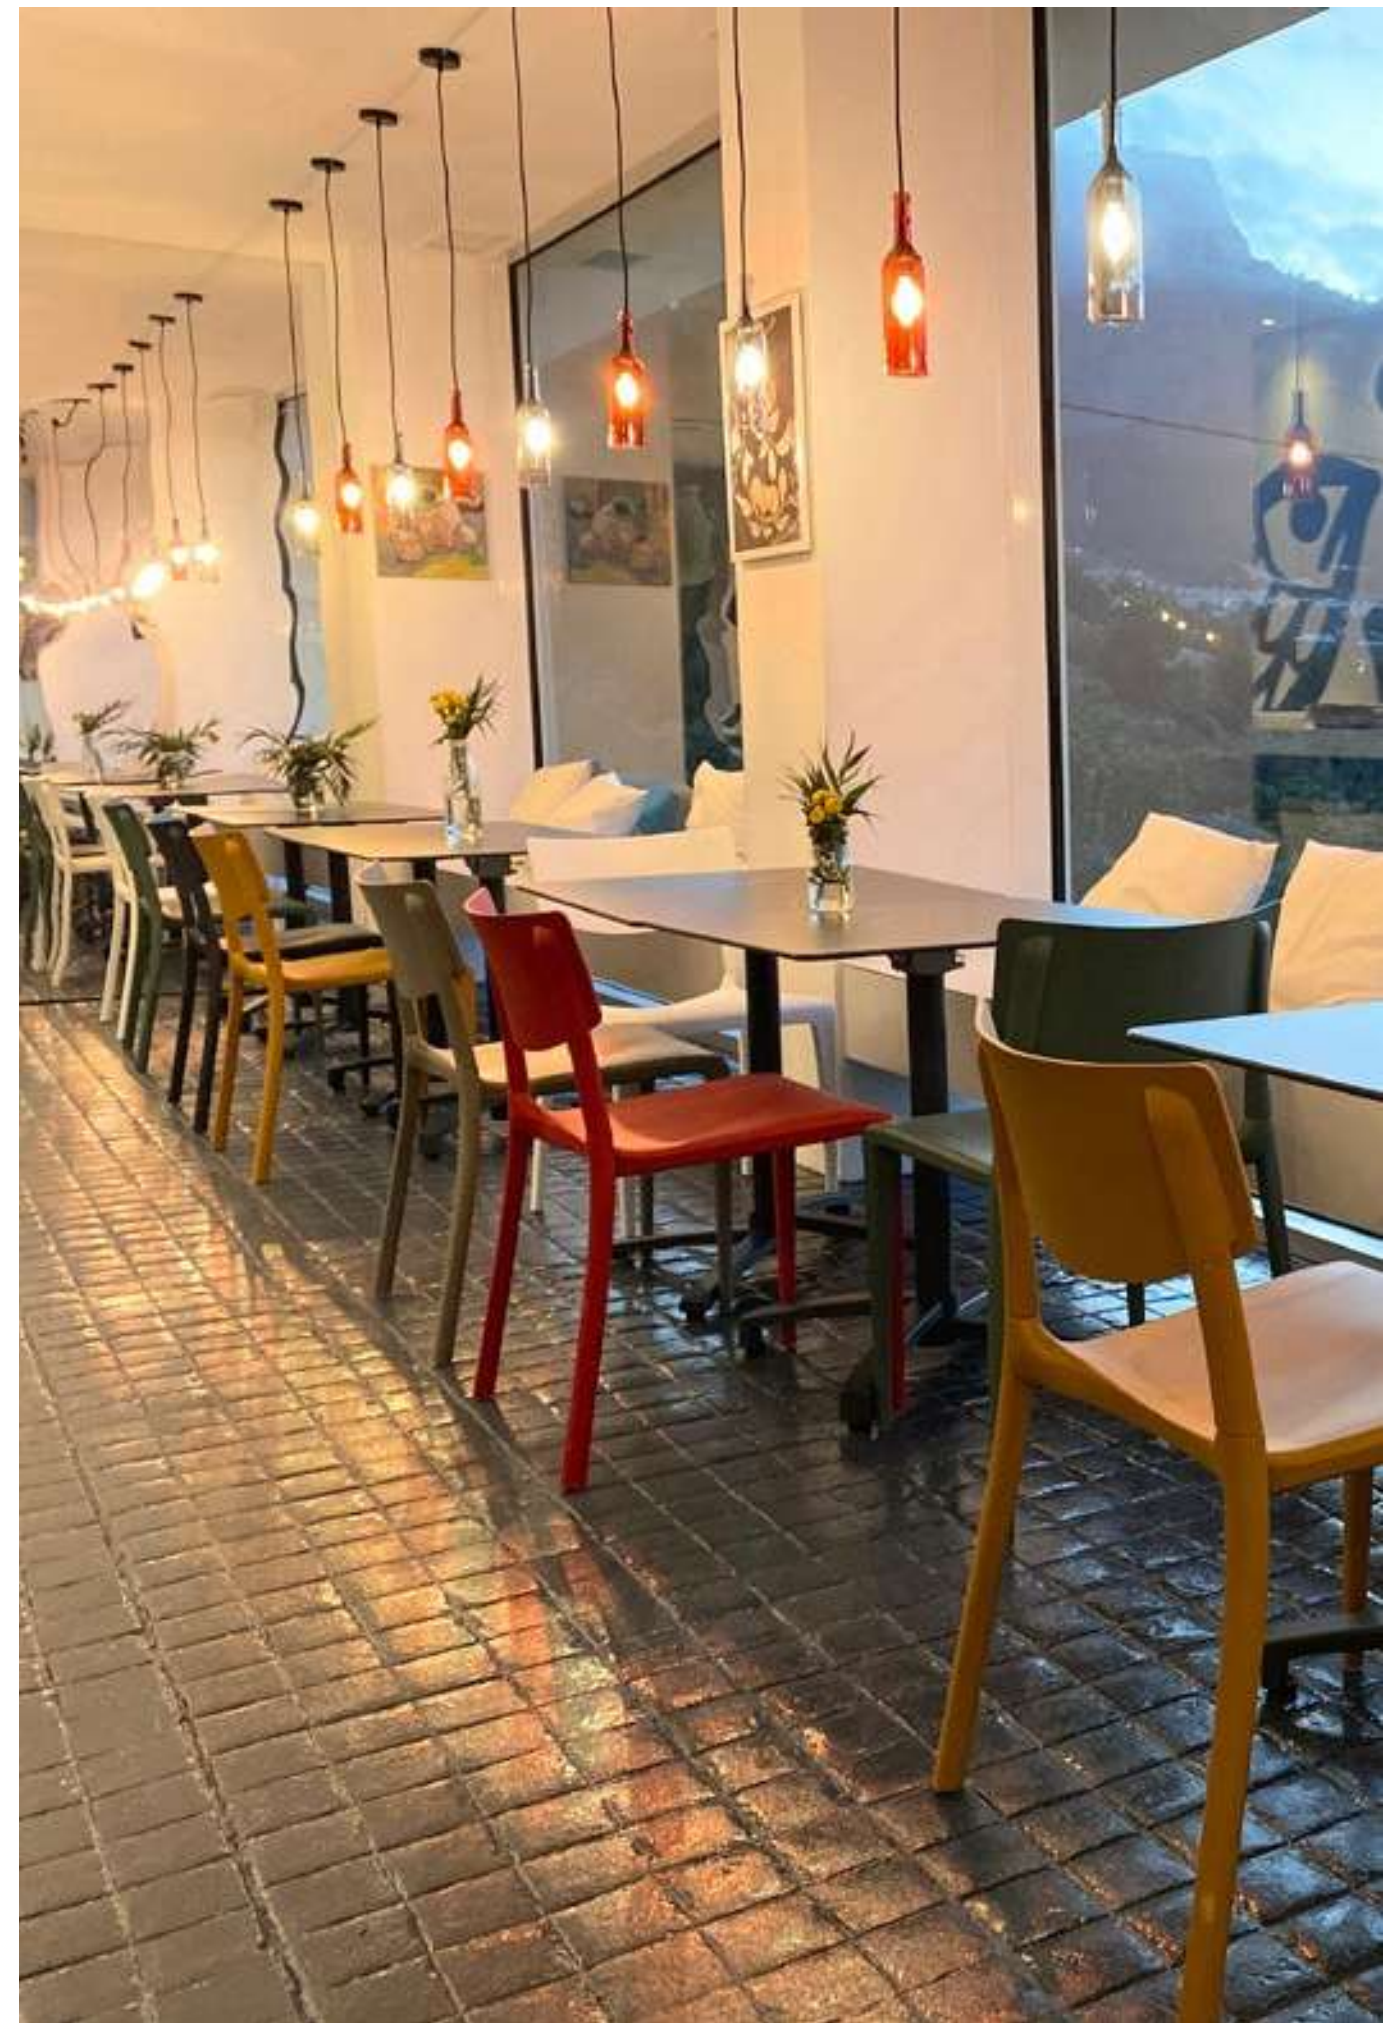

ATTIC - aquamarine

Town Pad

TOWN PAD - brick-taupe, mustard-taupe, olivo-grey

Town

TOWN - mustard
QUATRO - anthracite-black marble

TOWN - mustard, brick, white, olivo, moka
KOS - anthracite-black marble

Park & Hall