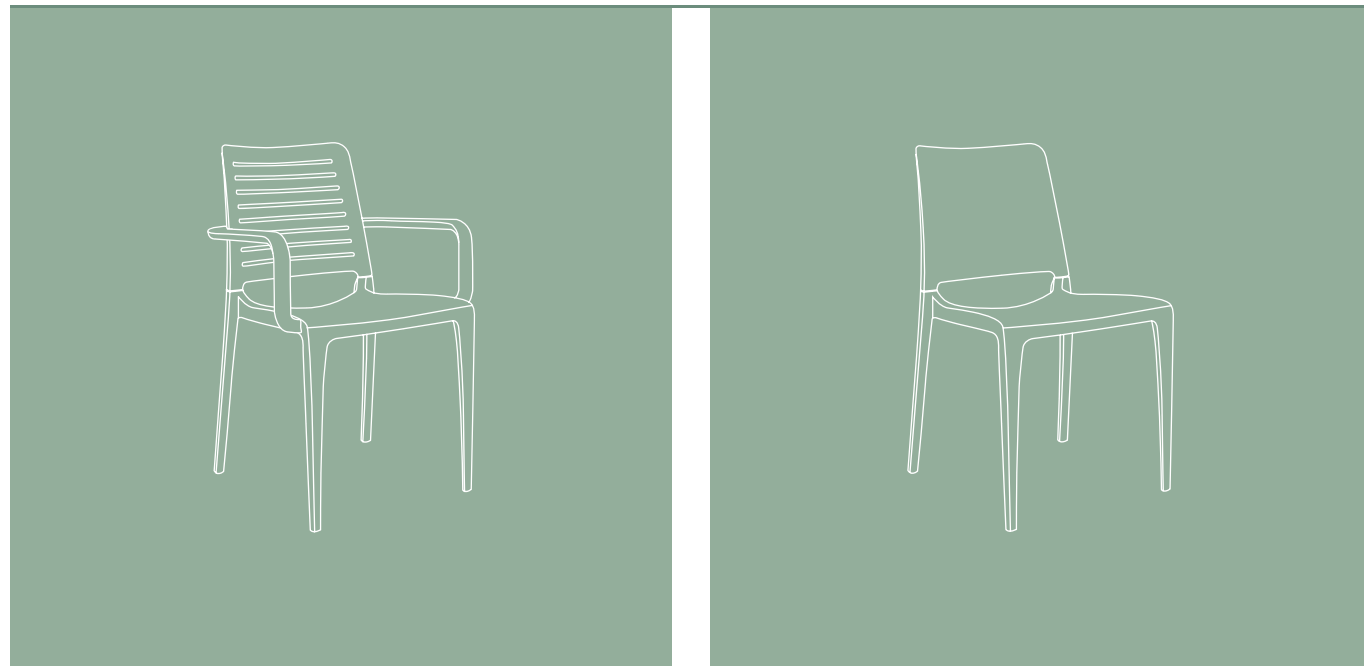

ATTIC - aquamarine

Town Pad

TOWN PAD - brick-taupe, mustard-taupe, olivo-grey

Town

TOWN - mustard
QUATRO - anthracite-black marble

TOWN - mustard, brick, white, olivo, moka
KOS - anthracite-black marble

Park & Hall