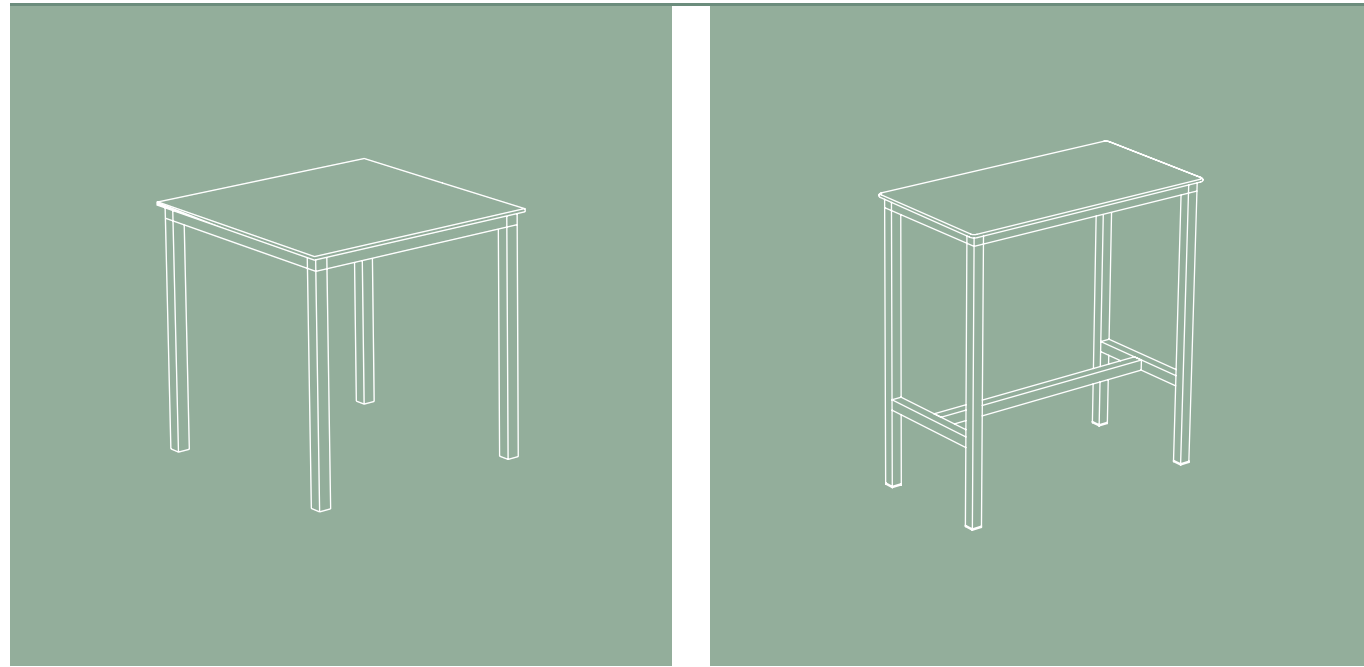

Monaco & Urban