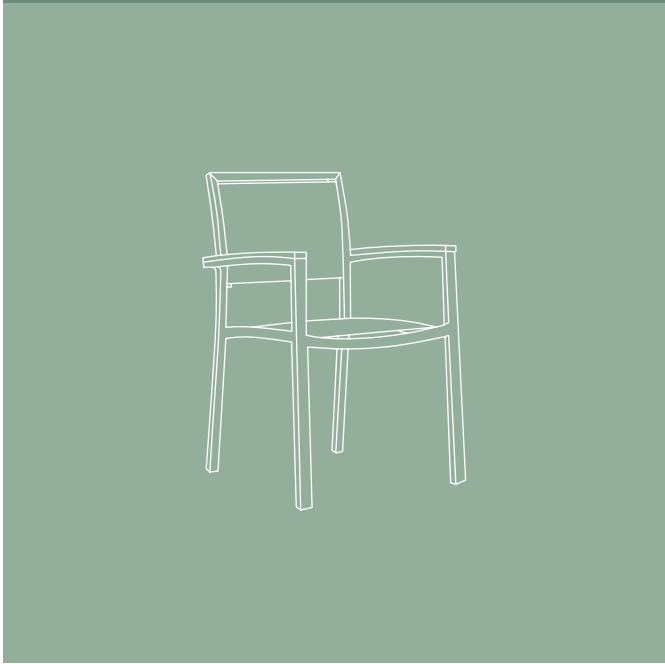

Monaco & Sicilia