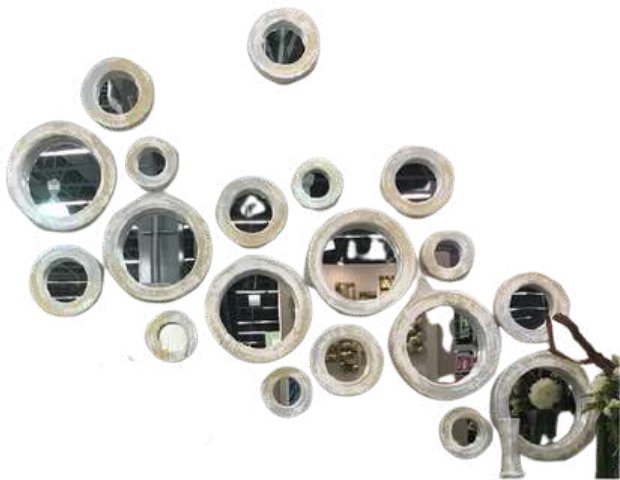

TAPETE BOTON BARCELO*

Color:

SILVER