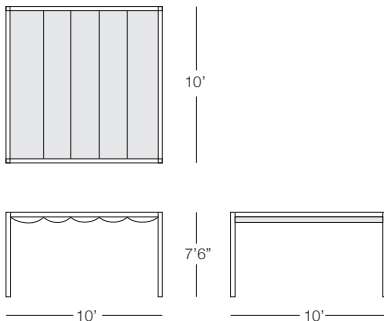

KANNOA

WAVE

Shown in White Aluminum with White Sling
(Pieces may be available in different finishes. Please refer to the Materials section)

Cabana

WAV960

SPECS & DIMENSIONS

Overall: w:10' d:10' h:7'6"
Seat Height: N/A Arm Height: N/A
Weight: N/A Lbs.