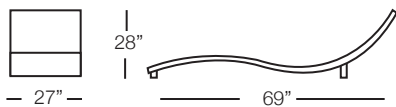

KANNOA

THE WAVE

Shown in Espresso Wicker

(Pieces may be available in different finishes. Please refer to the Materials section)

Chaise Lounge

WAV201

SPECS & DIMENSIONS

Overall: w:69" d:27" h:28"
Seat Height: 6" Arm Height: N/A
Weight: 15 Lbs.