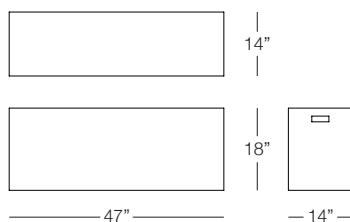

KANNOA

URBAN

Shown in Gray Cement

(Pieces may be available in different finishes. Please refer to the Materials section)

Bench/Table

URB404

SPECS & DIMENSIONS

Overall: w:47" d:14" h:18"
Seat Height: 18" Arm Height: N/A
Weight: 88 Lbs.