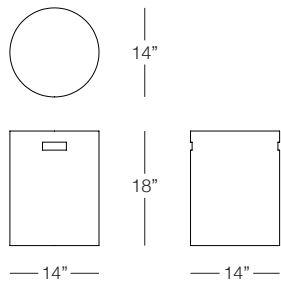

KANNOA

URBAN

Shown in Gray Cement

(Pieces may be available in different finishes. Please refer to the Materials section)

Round Stool/Table

URB306

SPECS & DIMENSIONS

Overall: dia:14" h:18"
Seat Height: 18" Arm Height: N/A
Weight: 35 Lbs.