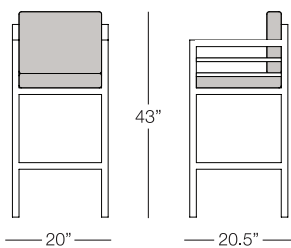

KANNOA

TOLEDO

Shown in White Aluminum and White Fabric
(Pieces may be available in different finishes. Please refer to the Materials section)

Barstool w/ Arms

TOL402

SPECS & DIMENSIONS

Overall: w:20" d:20.5" h:40.25"
Seat Height: 30" Arm Height: 37"
Weight: 22 Lbs.