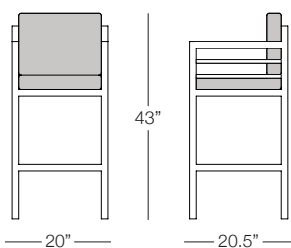

KANNOA

TOLEDO

Shown in Agate Gray Aluminum and Natural Fabric
(Pieces may be available in different finishes. Please refer to the Materials section)

Barstool w/ Arms

TOL401

SPECS & DIMENSIONS

Overall: w:20" d:20.5" h:40.25"
Seat Height: 30" Arm Height: 37"
Weight: 22 Lbs.