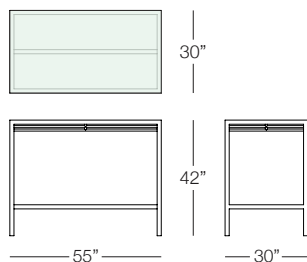

KANNOA

TOLEDO

Shown in Agate Gray Aluminum with Tempered Glass
(Pieces may be available in different finishes. Please refer to the Materials section)

Rectangular Bar Table 55"x 30"

TOL321

SPECS & DIMENSIONS

Overall: w:55" d:30" h:42"
Seat Height: N/A Arm Height: N/A
Weight: 98 Lbs.

Notes:

MATERIALS & CERTIFICATIONS

- Aluminum: Powder Coated / Welded Joint
- Wicker: High Density Polymers
- Fabric: 100% Acrylic **sunbrella**
- Sling: PVC Sling **SergeFerrari**
- Faux Wood: Polypropylene Slats
- Cement: Fiber Reinforced Cement
- Glass: Tempered Glass
- Wood: Teak