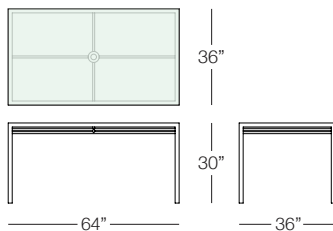

## TOLEDO

Shown in Agate Gray Aluminum with Tempered Glass  
*(Pieces may be available in different finishes. Please refer to the Materials section)*

### Rectangular Dining Table 64"x 36"

TOL306

#### SPECS & DIMENSIONS

Overall: w:64" d:36" h:30"  
Seat Height: N/A Arm Height: N/A  
Weight: 131 Lbs.

Notes: