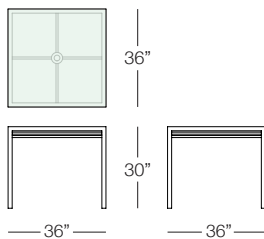

KANNOA

TOLEDO

Shown in Agate Gray Aluminum with Tempered Glass
(Pieces may be available in different finishes. Please refer to the Materials section)

Square Dining Table 36"x 36"

TOL304

SPECS & DIMENSIONS

Overall: w:36" d:36" h:30"
Seat Height: N/A Arm Height: N/A
Weight: 62 Lbs.