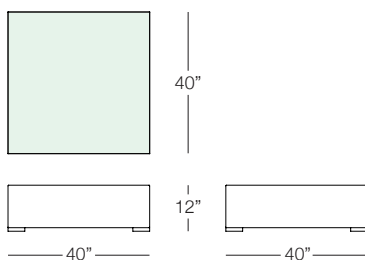

KANNOA

TANGIER

Shown in Espresso Wicker with Tempered Glass
(Pieces may be available in different finishes. Please refer to the Materials section)

Square Coffee Table

TAN502

SPECS & DIMENSIONS

Overall: w:40" d:40" h:12"
Seat Height: N/A Arm Height: N/A
Weight: 30 Lbs.