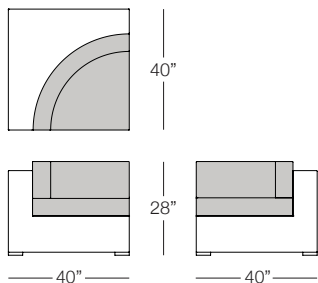

KANNOA

TANGIER

Shown in Espresso Wicker and Natural Fabric
(Pieces may be available in different finishes. Please refer to the Materials section)

Round Corner Piece

TAN115

SPECS & DIMENSIONS

Overall: w:40" d:40" h:28"
Seat Height: 18" Arm Height: N/A
Weight: 40 Lbs.