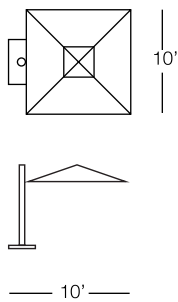

KANNOA

UMBRELLAS

(Pieces may be available in different finishes. Please refer to the Materials section)

Single Cantilever Max Umbrella 10'

CL10.0SQ

SPECS & DIMENSIONS

Overall: w:10' d:10' h:102"
Seat Height: N/A Arm Height: N/A
Weight: 100 Lbs.