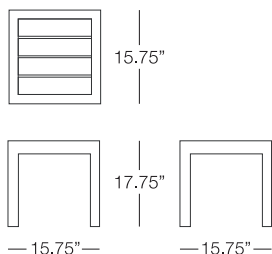

### Side Table

STB501

#### SPECS & DIMENSIONS

Overall: w:15.75" d:15.75" h:17.75"  
Seat Height: N/A Arm Height: N/A  
Weight: N/A

Notes: