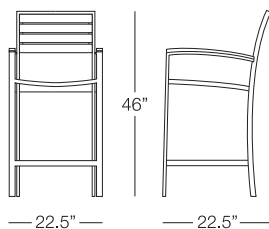

KANNOA

SAINT BARTS

Shown in Graphite Aluminum

(Pieces may be available in different finishes. Please refer to the Materials section)

Barstool w/ Arms

STB402

SPECS & DIMENSIONS

Overall: w:22.5" d:22.5" h:46"
Seat Height: 30" Arm Height: 37"
Weight: N/A