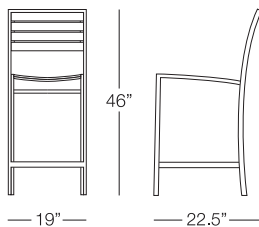

## SAINT BARTS

Shown in Graphite Aluminum

(Pieces may be available in different finishes. Please refer to the Materials section)

Barstool

STB401

### SPECS & DIMENSIONS

Overall: w:19" d:22.5" h:46"  
Seat Height: 30" Arm Height: N/A  
Weight: N/A

Notes: